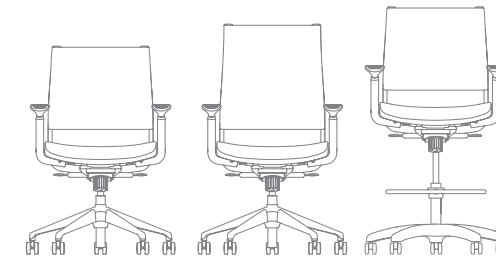

## Arm

Fixed

Height adjustable

Multi-adjustable (height/width)

Highback

Midback

Midback Stool

Wit

# Specifications

MODEL	2222 Midback	2223 Highback	Midback Stool S1/S2
Overall Width Armless	25	25	27
Overall Width with Arms	26	26	27
Overall Depth	25	25	27
Overall Height	36.5	40.5	38.5/43
Seat Width	20.5	20.5	20.5
Seat Depth	17.5	17.5	17.5
Seat Height (mechanism)	(F/T) 17.5-21.25 (B) 16.63-20.38 (FE3) 17.75-21.5	(F/T) 17.5-21.25 (B) 16.63-20.38 (FE3) 17.75-21.5	22 - 30/ 26 - 36
Seat Height with Higher Cylinder (mechanism)	(F/T) 19-22.5 (B) 18-21.5 (FE3) 19-22.5	(F/T) 19-22.5 (B) 18-21.5 (FE3) 19-22.5	
Back Width	19	19	19
Back Height	19	23	19
Weight Armless	29 lbs.	29 lbs.	29 lbs.
Weight with Arms	33 lbs.	33 lbs.	33.5 lbs.
COM	1.1 yds.	1.1 yds.	1.1 yds.
COL	20 sq. ft.	20 sq. ft.	20 sq. ft.
Weight Capacity	300 lbs.	300 lbs.	300 lbs.

Dimensions are in inches.