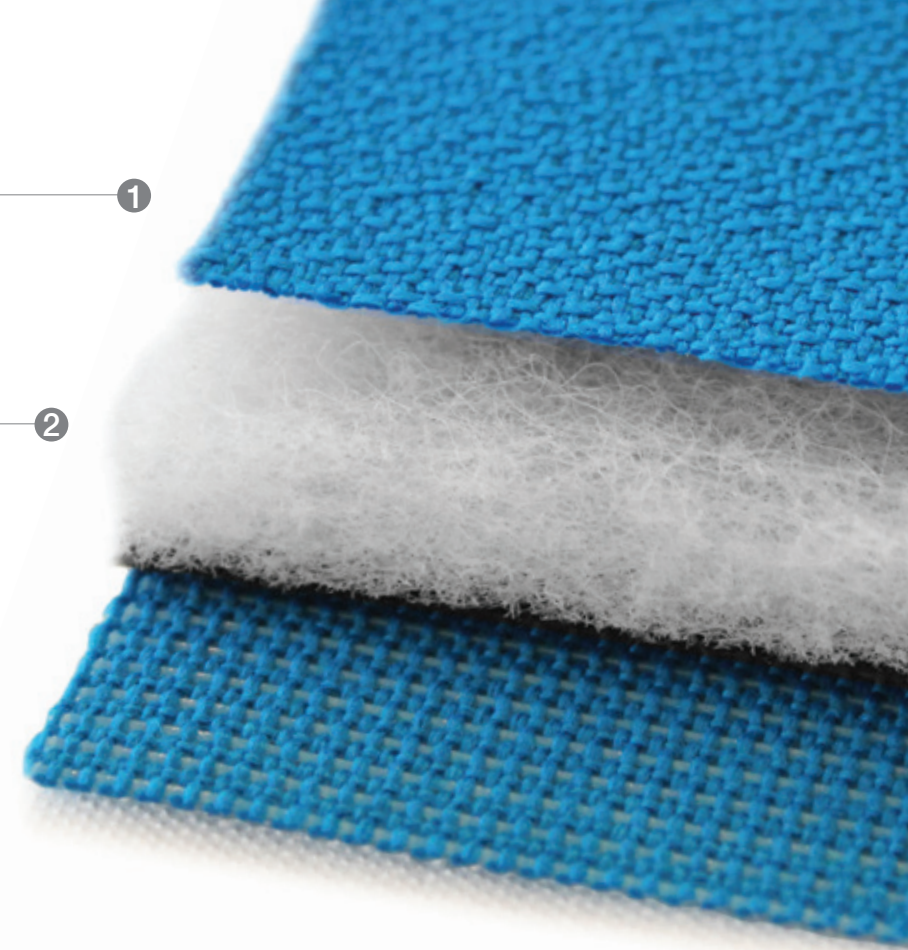

Wit is **COMFORT**

Wit Thintex™ provides all the comfort, support, and initial soft “pillow feel” of a 2” thick upholstered back in a thin contemporary design.

A design layer covers the outside.
Available in fabric and vinyl

1

A comfort layer gives
the initial soft “pillow feel.”

2

A 1mm thick performance layer
acts like two inches of foam.

3

Thintex 3-Layer Construction

MODEL: Highback FRAME: Silver
TEXTILES: Thintex™ Apple fabric,
SitOnIt Collection Pop Apple
OPTIONS: Adjustable arms, brushed aluminum base