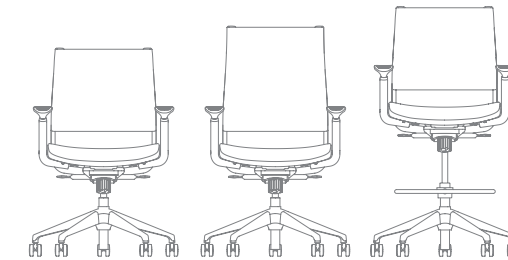

Adjustable lumbar support

Arm

Fixed

Height adjustable

Multi-adjustable
(height/width)

Highback

Midback

Midback Stool

Wit

Specifications

MODEL	2222 Midback	2223 Highback	2222 S1/S2 Midback Stool
Overall Width Armless	25	25	27
Overall Width with Arms	26	26	27
Overall Depth	25	25	27
Overall Height	36.75	40.75	38.5/43
Seat Width	20.5	20.5	20.5
Seat Depth	17.5	17.5	17.5
Seat Height (mechanism)	(F/T) 17.5-21.25 (B) 16.63-20.38 (FE3) 17.75-21.5	(F/T) 17.5-21.25 (B) 16.63-20.38 (FE3) 17.75-21.5	22 - 30/ 26 - 36
Seat Height with Higher Cylinder (mechanism)	(F/T) 19-22.5 (B) 18-21.5 (FE3) 19-22.5	(F/T) 19-22.5 (B) 18-21.5 (FE3) 19-22.5	
Back Width	19	19	19
Back Height	19	23	19
Weight Armless	30 lbs.	31 lbs.	28.5/29.5 lbs.
Weight with Arms	36 lbs.	37 lbs.	34.5/35.5 lbs.
COM	1.1 yds.	1.1 yds.	1.1 yds.
COL	20 sq. ft.	20 sq. ft.	20 sq. ft.
Weight Capacity	300 lbs.	300 lbs.	300 lbs.

Dimensions are in inches.

Features

- Midback and highback task chairs and midback stool
- Mesh or Wit Thintex™ back
- Adjustable lumbar support is standard
- Pull handle
- 12 colors in mesh, fabric or vinyl
- Black or silver back support colors
- Basic, synchro and swivel tilt mechanisms
- Seat depth adjustment
- Height adjustable, height/width adjustable and fixed arms
- Textured designer arms
- Optional seat depth adjustment
- Black or brushed aluminum base
- Waterfall seat
- 300 lb. weight capacity
- Lifetime Warranty
- All options and 1000's of textiles ship in 2, 5 or 10 days