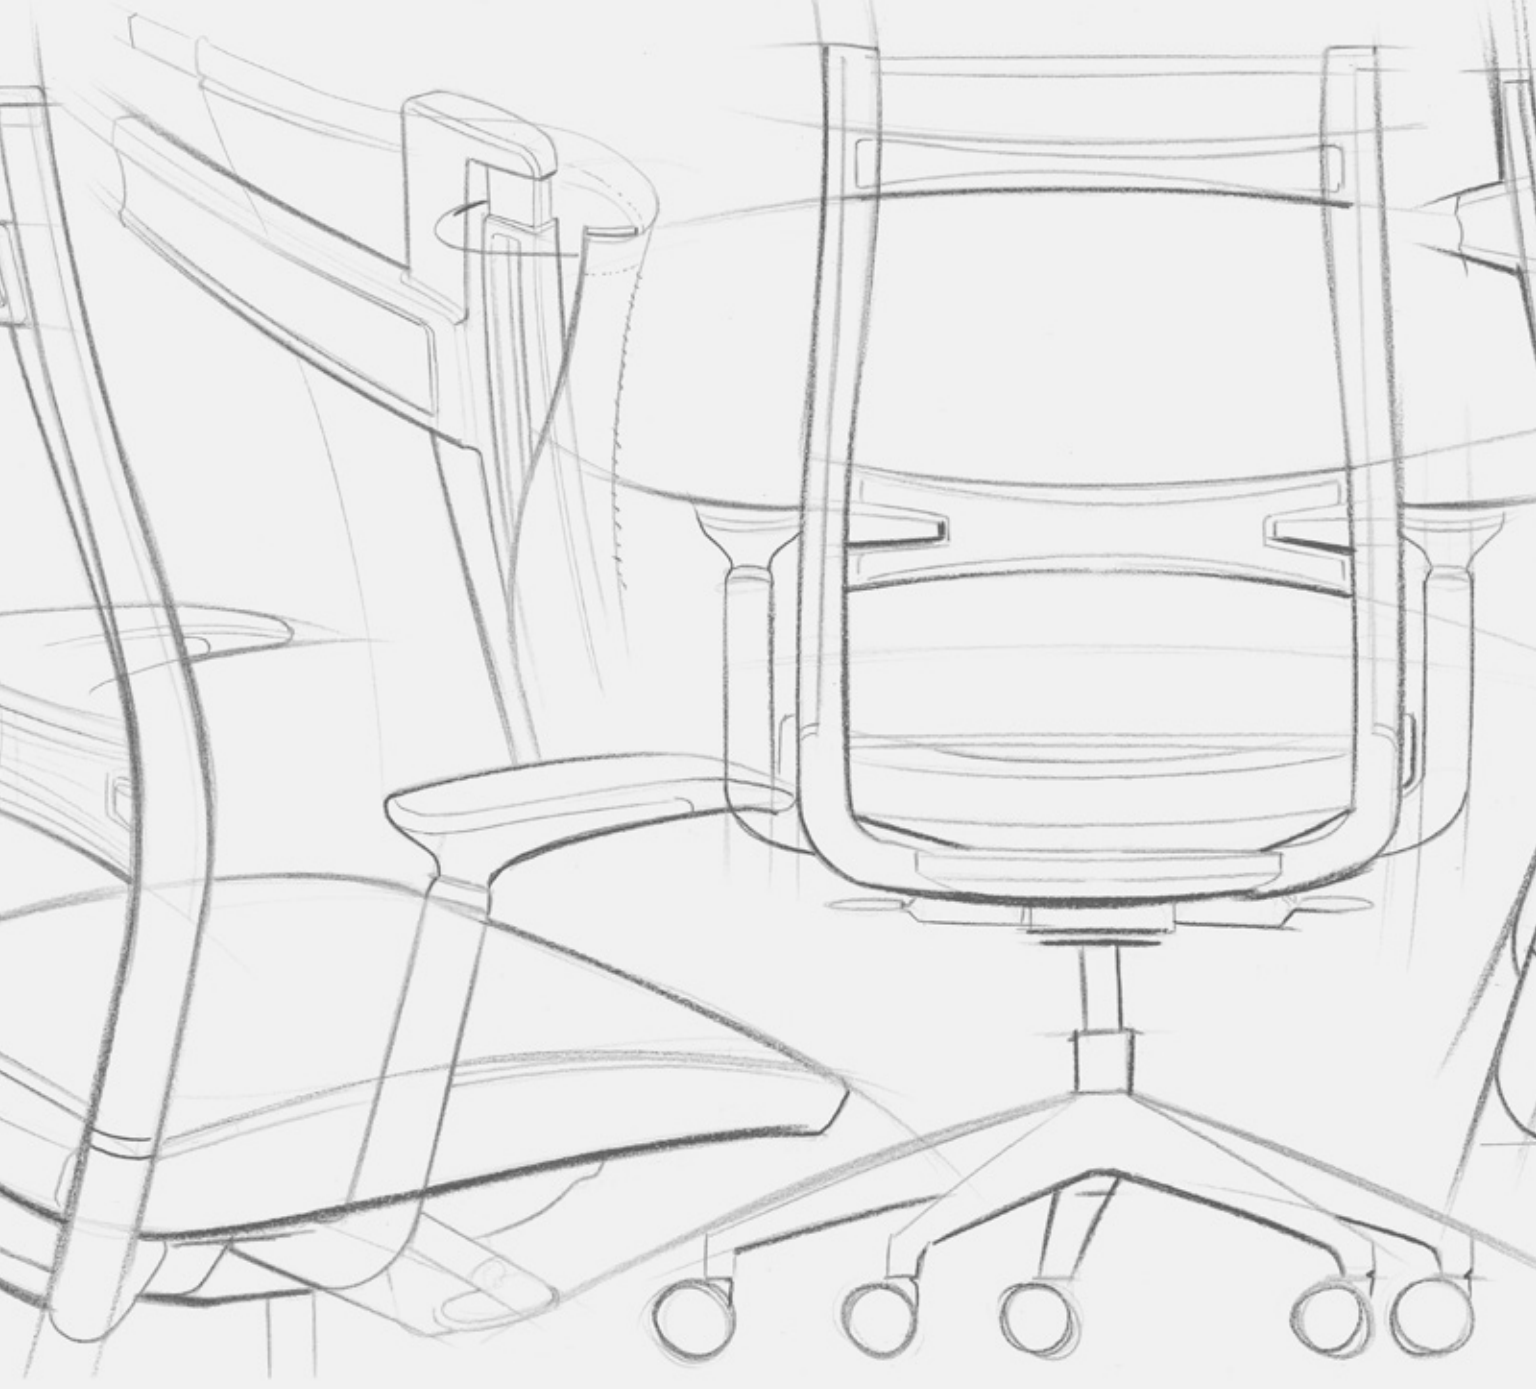

Adjustable lumbar support

Arm

Fixed

Height adjustable

Multi-adjustable
(height/width)

Highback

Midback

Midback Stool

Wit

Specifications

MODEL	2222 Midback	2223 Highback	2222 S1/S2 Midback Stool
Overall Width Armless	25	25	27
Overall Width with Arms	26	26	27
Overall Depth	25	25	27
Overall Height	36.75	40.75	38.5/43
Seat Width	20.5	20.5	20.5
Seat Depth	17.5	17.5	17.5
Seat Height (mechanism)	(F/T) 17.5-21.25 (B) 16.63-20.38 (FE3) 17.75-21.5	(F/T) 17.5-21.25 (B) 16.63-20.38 (FE3) 17.75-21.5	22 - 30/ 26 - 36
Seat Height with Higher Cylinder (mechanism)	(F/T) 19-22.5 (B) 18-21.5 (FE3) 19-22.5	(F/T) 19-22.5 (B) 18-21.5 (FE3) 19-22.5	
Back Width	19	19	19
Back Height	19	23	19
Weight Armless	30 lbs.	31 lbs.	28.5/29.5 lbs.
Weight with Arms	36 lbs.	37 lbs.	34.5/35.5 lbs.
COM	1.1 yds.	1.1 yds.	1.1 yds.
COL	20 sq. ft.	20 sq. ft.	20 sq. ft.
Weight Capacity	300 lbs.	300 lbs.	300 lbs.

Dimensions are in inches.

Features

- Midback and highback task chairs and midback stool
- Mesh or Wit Thintex™ back
- Adjustable lumbar support is standard
- Pull handle
- 12 colors in mesh, fabric or vinyl
- Black or silver back support colors
- Basic, synchro and swivel tilt mechanisms
- Seat depth adjustment
- Height adjustable, height/width adjustable and fixed arms
- Textured designer arms
- Optional seat depth adjustment
- Black or brushed aluminum base
- Waterfall seat
- 300 lb. weight capacity
- Lifetime Warranty
- All options and 1000's of textiles ship in 2, 5 or 10 days