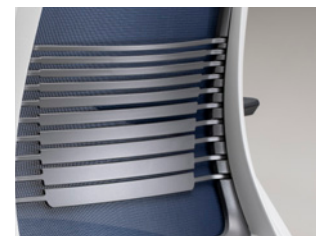

Proprietary lumbar tension calibrator

Performance casters

5-position tilt limiter

Advanced mechanism

Slimline arm rests

10-level lumbar support

Sheer joy

Experience design so sleek it could reshape your notion of lightweight, including slimline arm rests, almost-invisible micro mesh and an ultra-tapered frame that seems to vanish into thin air.

Space ready

EXPERIENCE MORE AT SITONIT.NET/VECTRA

TEXTILE: SitOnIt Seating/IDEON Newport Sand (seat), Nickel Mesh (back)

TEXTILE (Top): SitOnIt Seating/IDEON Malibu Soot (seat), Desert Mesh (back)
TEXTILE (Middle): SitOnIt Seating/IDEON Newport Fire (seat), Mist Mesh (back)
TEXTILE (Bottom): SitOnIt Seating/IDEON Dynamic Cardinal (seat), Onyx Mesh (back)