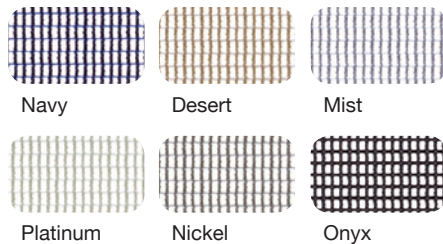

Space ready

EXPERIENCE MORE AT SITONIT.NET/VECTRA

TEXTILE: SitOnIt Seating/IDEON Newport Sand (seat), Nickel Mesh (back)

TEXTILE (Top): SitOnIt Seating/IDEON Malibu Soot (seat), Desert Mesh (back)
TEXTILE (Middle): SitOnIt Seating/IDEON Newport Fire (seat), Mist Mesh (back)
TEXTILE (Bottom): SitOnIt Seating/IDEON Dynamic Cardinal (seat), Onyx Mesh (back)

Options and materials

Frame and nylon base colors with casters *(Corresponding frame, nylon base and casters)*

Base option *(Casters match with frame color if Polished Aluminum base is selected)*

Mesh colors

Armpad color

Accent colors *(Accent color applies to lumbar tension calibrator, arm triggers and caster rings)*

Specifications

MODEL	1073.BK2 HIGHBACK MESH
Overall Width Armless	26
Overall Width with Arms	27
Overall Depth	25
Overall Height	38
Seat Width	19.75
Seat Depth	17
Seat Height Standard Cylinder	16.5-20.75
Seat Height High Cylinder	18.25-22.63
Back Width	20.5
Back Height	23
Weight Armless	30 lb
Weight with Arms	33 lb
COM	1.1 yd
COL	20 sq ft
Weight Capacity	300 lb