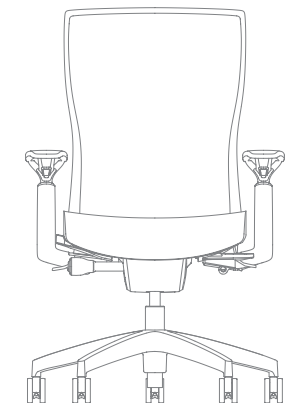

Adjustable integrated lumbar support and seat depth adjustment.
Textured control knobs | Flexible, body-conforming mesh

for the office

Inspirational design and cable-driven control coupled with adjustable lumbar support and seat depth adjustment make Torsa a superb choice for a manager's office.

Designer graphite

Graphite

Cable-driven synchro mechanism with Comfort Drive® allows easy fingertip adjustment from a seated position.

Waterfall seat

Torsa

Features

- Flexible, body-conforming mesh for superlative comfort and durability
- Cable-driven synchro mechanism with Comfort Drive allows easy fingertip adjustment from a seated position
- Adjustable integrated lumbar support and seat depth adjustment are standard
- Waterfall seat promotes proper leg circulation
- 300-lb. weight capacity

Overall width armless	19
Overall width with arms	27.13
Overall depth	34
Overall height	44.5
Seat width	19
Seat depth	17.88 - 20.50
Seat height	17 - 21.125
Back width	19
Back height	22
Weight armless	45 lbs.
Weight with arms	50 lbs.
Weight capacity	300 lbs.