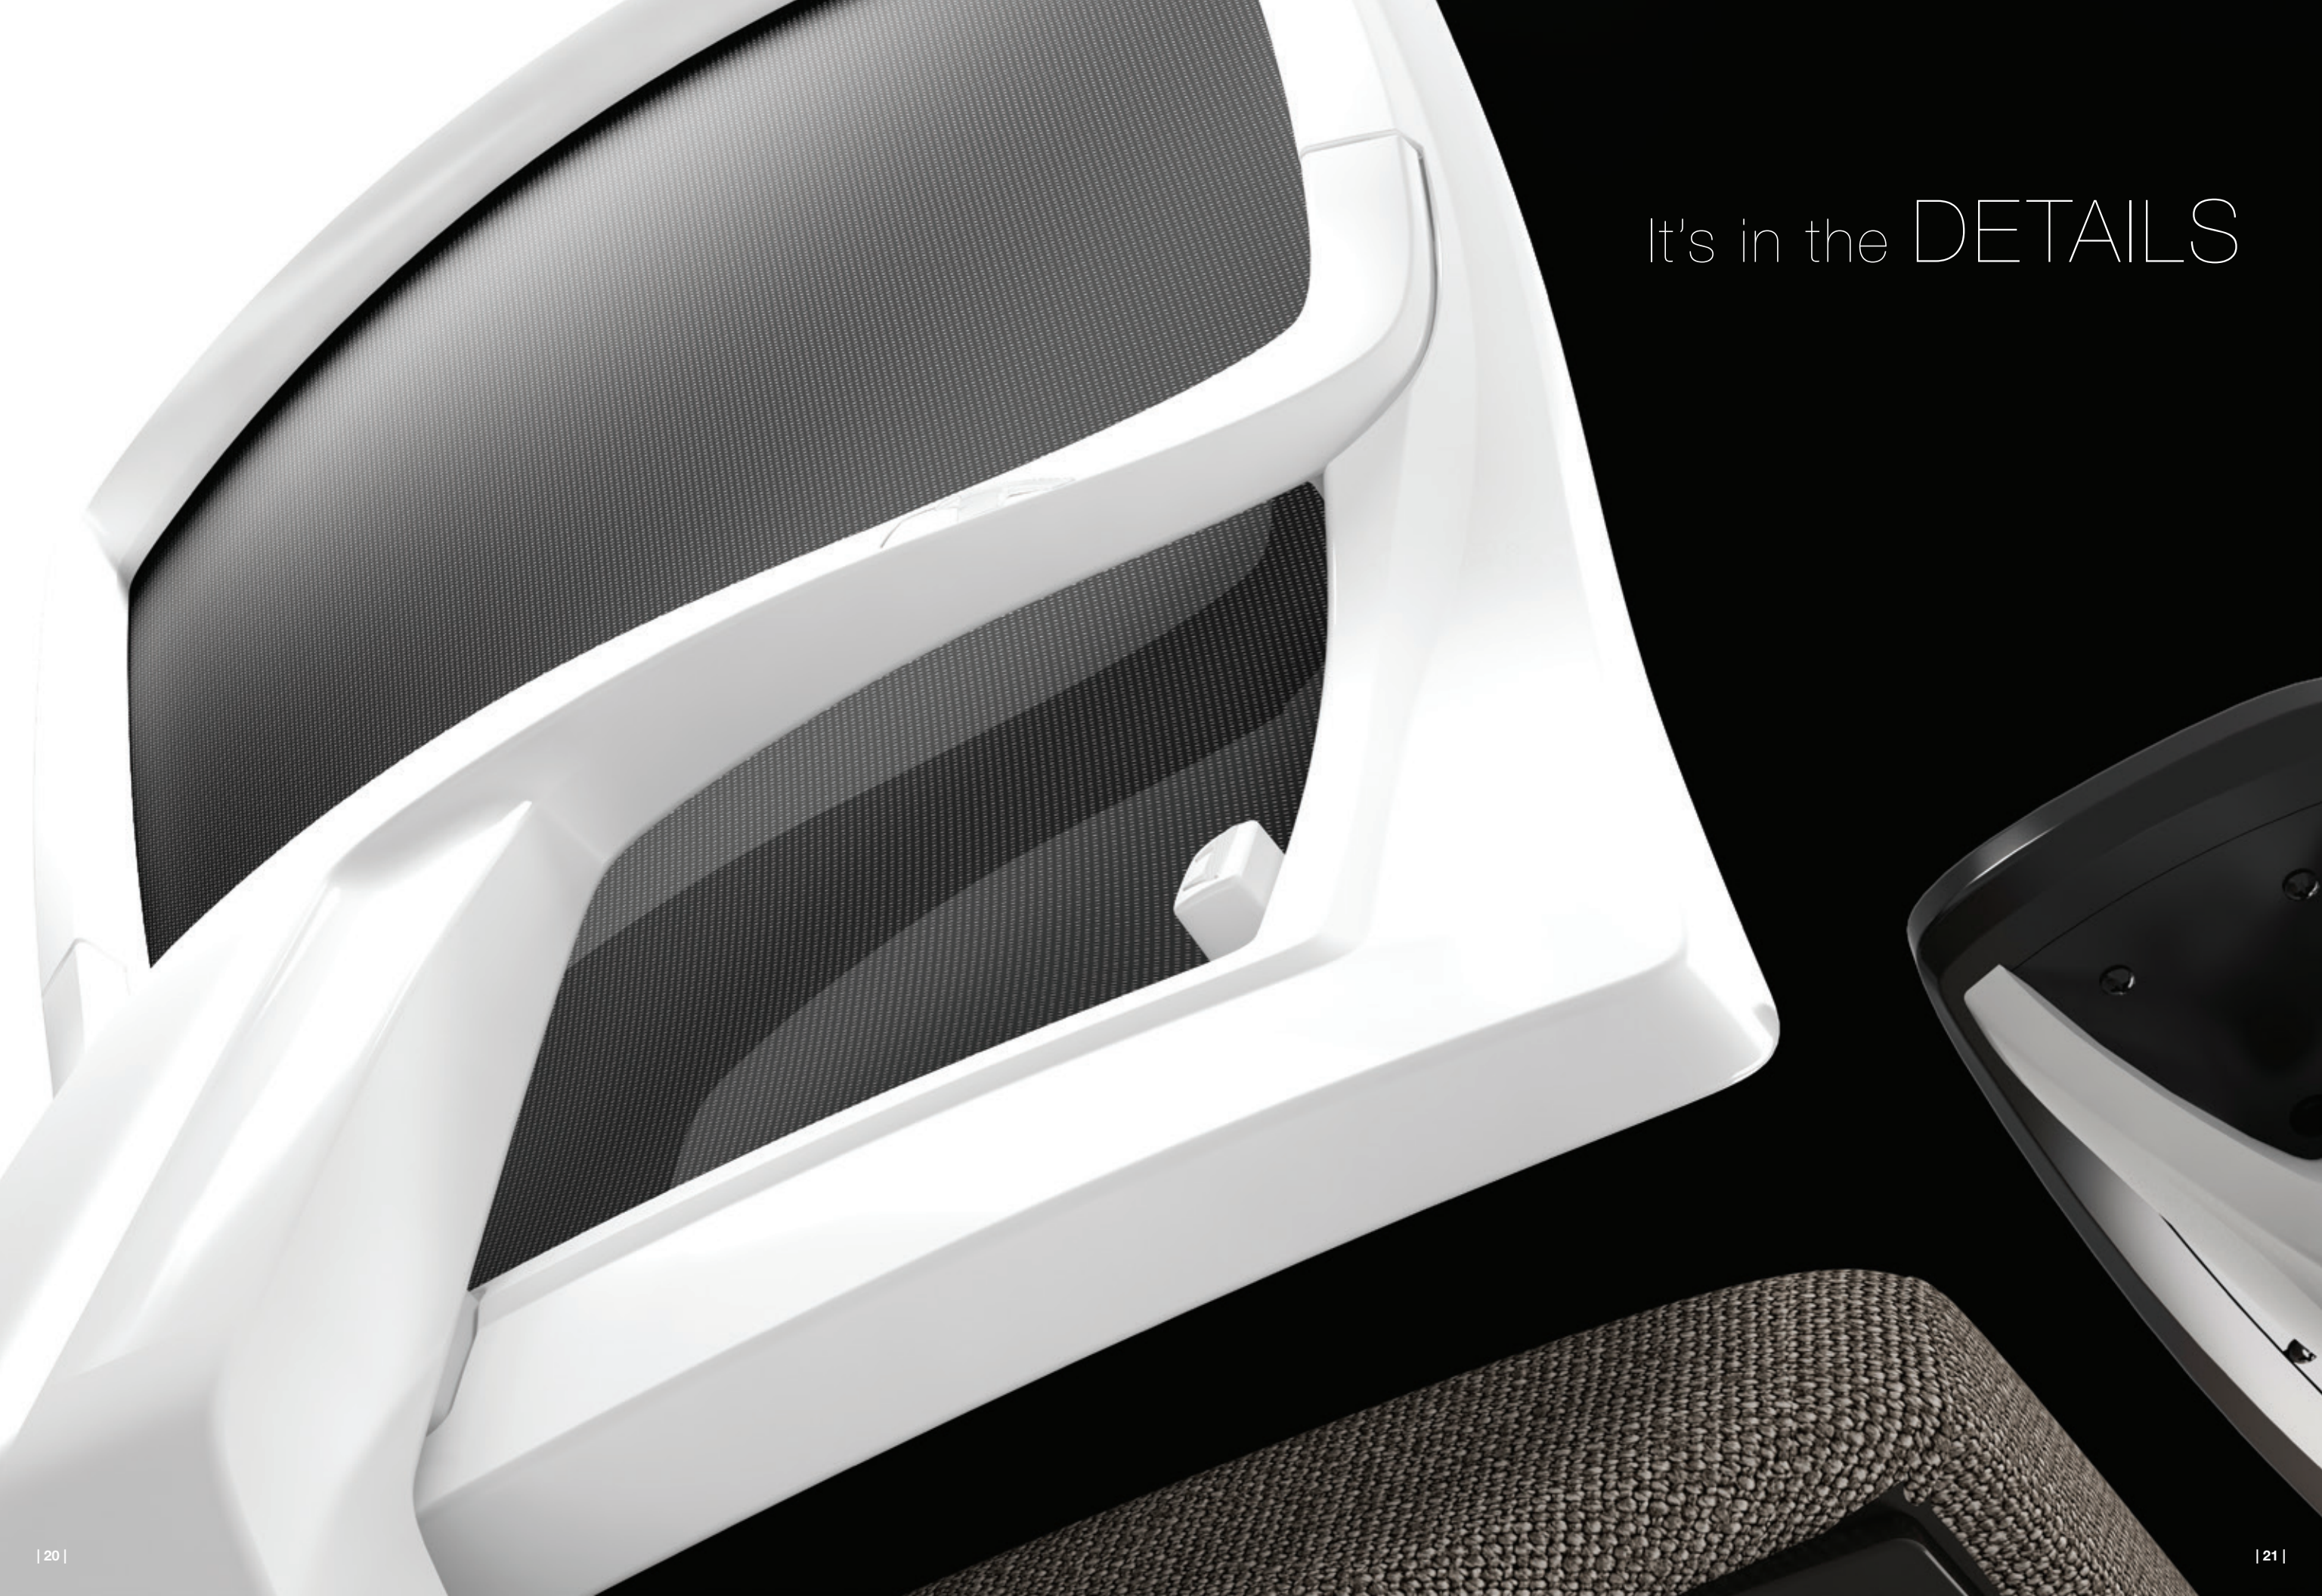

Adjustable integrated lumbar support and seat depth adjustment.
Textured control knobs | Flexible, body-conforming mesh

for the office

Inspirational design and cable-driven control coupled with adjustable lumbar support and seat depth adjustment make Torsa a superb choice for a manager's office.

*TEXTILES: Desert stripe mesh (back), Maharam Runner Standard Bluff (seat).
FRAME: White back support, frame, arms and base; graphite casters.*

for the conference room

Excellent ergonomics come standard
with adjustable lumbar support and
seat depth adjustment.

Striped Mesh

Solid Mesh

It's in the DETAILS

intuitive control, unrivaled comfort

Fine-Tuned Comfort

Enhanced synchro mechanism.

Left side: Seat height adjustment, seat depth adjustment

Right side: Tilt lock and tilt tension adjustment

Designer graphite

Graphite

Cable-driven synchro mechanism with Comfort Drive® allows easy fingertip adjustment from a seated position.

Waterfall seat

Torsa

Features

- Flexible, body-conforming mesh for superlative comfort and durability
- Cable-driven synchro mechanism with Comfort Drive allows easy fingertip adjustment from a seated position
- Adjustable integrated lumbar support and seat depth adjustment are standard
- Waterfall seat promotes proper leg circulation
- 300-lb. weight capacity