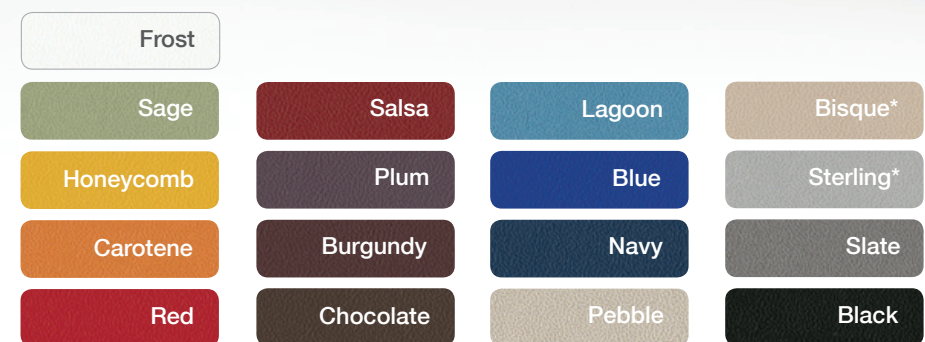

MODEL: 4-Leg
PLASTIC: Red
FRAME: Silver

Rio

Rio is an affordably priced, compact, stylish and versatile weight-assisted flexback stacking chair with transitional styling and loads of colorful options.

MODEL: 4-Leg
PLASTIC: Sterling and Lagoon
FRAME: Silver
ARM PAD: Fog

MODEL: 4-Leg
PLASTIC: Carotene and Honeycomb
FRAME: Silver
ARM PAD: Fog

Healthcare

The lively and sensible Rio is marvelous in waiting rooms and exam areas where the built-in pull handle and clean-out space make it both fun and functional.

MODEL: Light Task Stool, 4-Leg Side Chair (right)
PLASTIC: Plum
TEXTILES: SitOnIt Collection Metro Victoria
FRAME: Black
ARM PAD: Black

Colorful Rio

Choose from 17 energetic shell colors and black and silver frame finishes with matching arm pads.