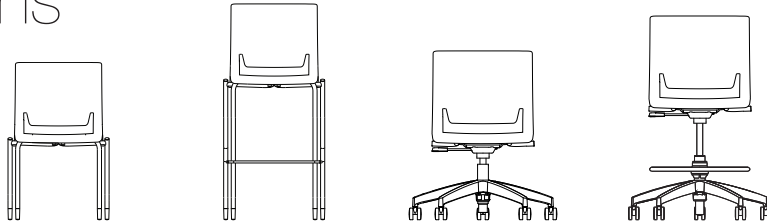

*Caster choices: carpet and hard floor. (Casters not available for stools.)

Features

- 4-leg and wire rod multipurpose stacking chair and café stools, light task chair and task stool models
- Transitional design
- ARC Technology™ (Active Rebound Control) weight assisted flexback
- Exceptional support and comfort
- Fully upholstered, upholstered seat or plastic
- 17 plastic shell colors
- 2 frame finishes with matching arm pads
- Built-in pull handle
- Clean-out space
- Stacks 4 on floor, 8 on the optional cart
- 300 lbs. weight capacity
- Lifetime Warranty
- All options and 1,000's of textiles ship in 2, 5 or 10 days

OTHER OPTIONS

- Ganging Bracket
- Stacking Cart

Specifications

MODEL	1021 FT1 4-LEG SIDE CHAIR	1021 FT1 S1/1021 FT1 S2 27"/30" CAFÉ STOOL	1022 FT3 LIGHT TASK CHAIR	1022 FT3 S21/1022 FT3 S22 Task Stool/Extended Task Stool
Overall Width Armless	21.2	21.2	27	27
Overall Width with Arms	22.2	22.2	27	27
Overall Depth	21.6	22.2	27	27
Overall Height	33.4	43.7/45.6	31.9/36.9	37.9-45.9/41.9-51.9
Seat Width	18.5	18.5	18.5	18.5
Seat Depth	18.2	18.2	18.2	18.2
Seat Height	17.9	28.2/30.1	18.2	18.2
Back Width	18.2	18.2	17.5	17.5
Back Height	17.5	17.5	18.2	18.2
Weight Armless	12.3 lbs.	20.1 lbs./20.3 lbs.	20.5 lbs.	25.1/26 lbs.
Weight with Arms	13.8 lbs.	21.7 lbs./21.9 lbs.	22.2 lbs.	26.8/27.7 lbs.
Weight Capacity	300 lbs.	300 lbs.	300 lbs.	300 lbs.