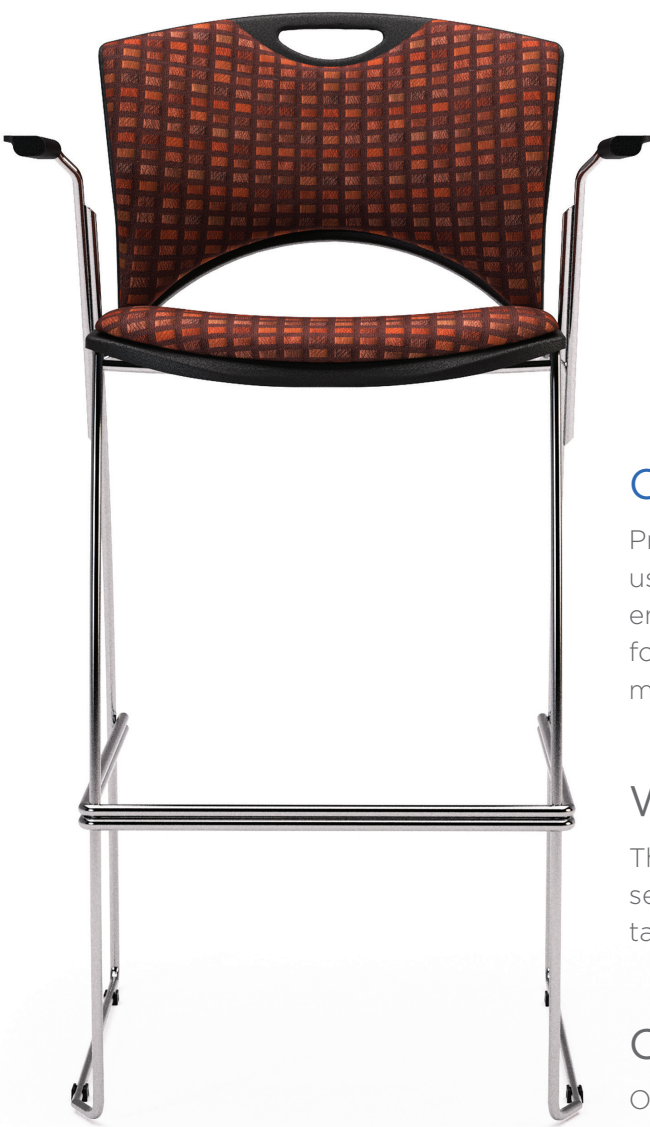

ONCALL®

Simply at the ready.

SitOnIt • Seating™

THE CONTOURED ONCALL COLLECTION OFFERS A VALUE-PRICED SOLUTION FOR MEETING ROOMS AND BREAK AREAS AS WELL AS HEALTHCARE AND EDUCATIONAL ENVIRONMENTS.

MODEL: Side
FRAME: Sled/Black
PLASTIC: Sterling
TEXTILES: Designtex Rocket Flame

MODEL: Café stool
FRAME: 4-leg with glides/Black
PLASTIC: Black
TEXTILES: Knoll Night Life Paint the Town

ONCALL

Practical wire frame design makes OnCall® ideal for multipurpose use. The plastic model offers value while upholstered models ensure a more comfortable sit. Add a tablet arm or bookrack for a classroom. A half-circle back cutout serves as a handle to move the side chair, task chair or stool anywhere.

WORKING AT A HIGHER LEVEL

The adaptable OnCall stool is available in plastic, upholstered seat, or upholstered seat and back. Or turn the task chair into a task stool with a stool or extended stool kit.

CREATIVE OPTIONS

OnCall is a multipurpose side chair, task chair and stool collection with multi-ways to mix and match. Begin with all plastic, upholstered seat, or upholstered seat and back. Define a style with black or chrome frame. Mix in a tablet arm or bookrack. Finally, pick from 17 plastic colors or thousands of textiles.