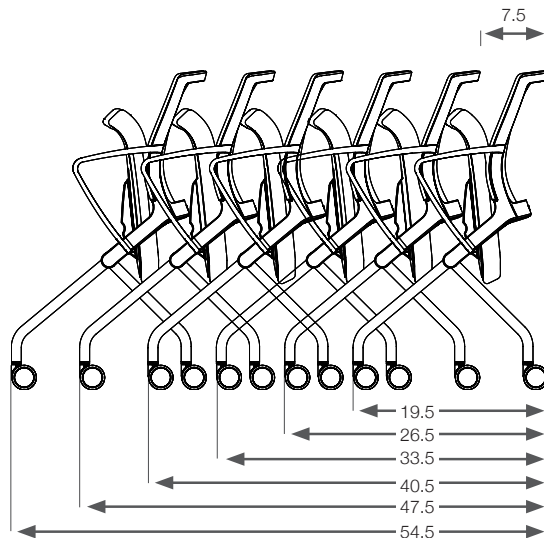

Fog

Black

Frames

White

Fog

Black

Specifications

MODEL	1061 FT4 NESTER	1062 FT3 LIGHT TASK CHAIR	1062 S21/1062 S22 TASK STOOL/EXTENDED TASK STOOL
Overall Width with Fixed Arm	23	26	26
Overall Width Armless	21	26	26
Overall Depth	22.75	26	26
Overall Height	34.62	34.5	37.75/41
Seat Width	19	19	19
Seat Depth	17	17	17
Seat Height	18	17.5-22.5	21.5-28.5/24.5-34
Back Width	18	18	18
Back Height	18	18	18
Weight with Fixed Arm	20 lb	23 lb	28 lb/29 lb
Weight Armless	19 lb	22 lb	27 lb/28 lb
COM	.75 yd	.75 yd	.75 yd
COL	10 sq ft	10 sq ft	10 sq ft
Weight Capacity	300 lb	300 lb	300 lb

Dimensions are in inches.

SitOnIt • Seating®

FRONT COVER TEXTILE: Tangerine Mesh (back), SitOnIt Seating Cue Fog (seat)

For more information, please visit us at sitonit.net • tel (888) 274-8664 • fax (714) 995-4855 • sales@sitonit.net • 6415 Katella Avenue, Cypress, CA 90630