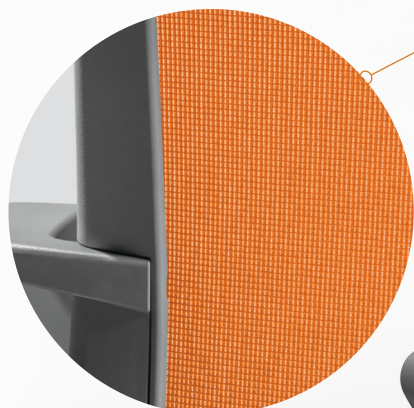

A closer look

Lightweight, breathable mesh options

Available in an armless option

Clean-out space for easy maintenance

Flip-up seat for convenient nesting + storage

Up to 14 degrees of flexible hip support