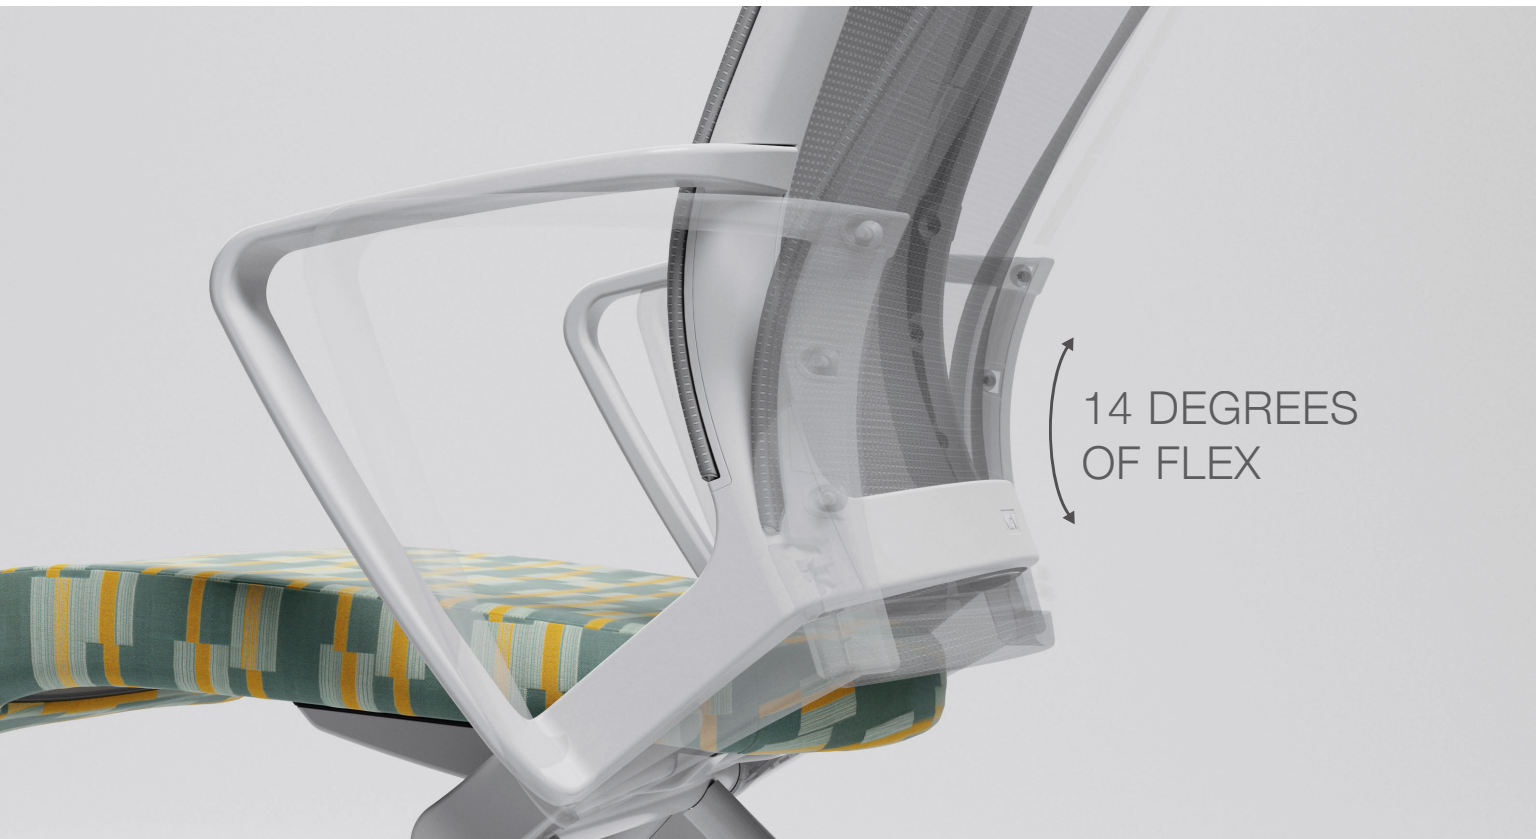


Lean back.
Nest easy.

Movi™

SitOnIt • Seating®

How often do you switch gears?

Meet the last nester you'll ever need. Whether you're setting up, breaking down or making space for spontaneous collaboration, today's modern workplace calls for high-design seating solutions that can keep up with it all. Enter Movi: our lightweight flexing nester with a slim, modern frame and extra flexibility built right in for comfort all day long.

Move. Shift. Readjust. Repeat.

For all those quick touch-bases that end up being anything but, there's Movi. With up to 14 degrees of flexible support at the hip, the Movi helps distribute pressure evenly across the back and seat for better, long-term support.

A closer look

Lightweight, breathable mesh options

Available in an armless option

Clean-out space for easy maintenance

Flip-up seat for convenient nesting + storage

Up to 14 degrees of flexible hip support