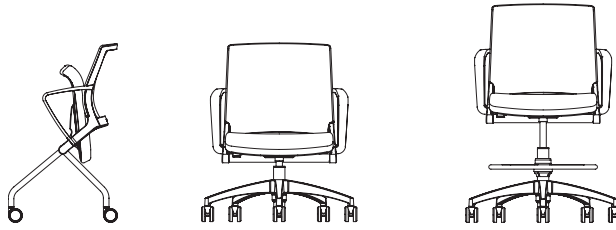

A closer look

Lightweight, breathable mesh options

Available in an armless option

Clean-out space for easy maintenance

Flip-up seat for convenient nesting + storage

Up to 14 degrees of flexible hip support

Fog

Black

Frames

White

Fog

Black

Specifications

MODEL	1061 FT4 NESTER	1062 FT3 LIGHT TASK CHAIR	1062 S21/1062 S22 TASK STOOL/EXTENDED TASK STOOL
Overall Width with Fixed Arm	23	26	26
Overall Width Armless	21	26	26
Overall Depth	22.75	26	26
Overall Height	34.62	34.5	37.75/41
Seat Width	19	19	19
Seat Depth	17	17	17
Seat Height	18	17.5-22.5	21.5-28.5/24.5-34
Back Width	18	18	18
Back Height	18	18	18
Weight with Fixed Arm	20 lb	23 lb	28 lb/29 lb
Weight Armless	19 lb	22 lb	27 lb/28 lb
COM	.75 yd	.75 yd	.75 yd
COL	10 sq ft	10 sq ft	10 sq ft
Weight Capacity	300 lb	300 lb	300 lb

Dimensions are in inches.

SitOnIt • Seating®

FRONT COVER TEXTILE: Tangerine Mesh (back), SitOnIt Seating Cue Fog (seat)

For more information, please visit us at sitonit.net • tel (888) 274-8664 • fax (714) 995-4855 • sales@sitonit.net • 6415 Katella Avenue, Cypress, CA 90630