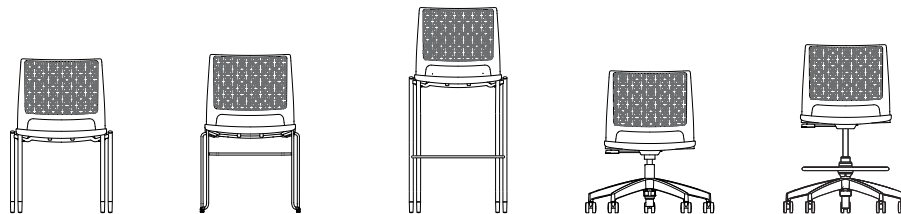

Features

- 4-leg and wire rod multipurpose stacking chair and café stools, light task chair and task stool models
- Contemporary design
- Exceptional support and comfort
- Fully upholstered, upholstered seat or plastic
- 17 plastic shell colors
- 3 frame finishes with matching arm pads
- Built-in pull handle
- Clean-out space
- Stacks 4 on floor, 8 on the optional cart
- 300 lbs. weight capacity
- Lifetime Warranty
- All options and 1,000's of textiles ship in 2, 5 or 10 days

Options

FRAME TYPE	BACK & SEAT	ARMS	FRAME/ARM COLOR	BASE
• 4-Leg • Wire Rod • 27" Café Stool • 30" Café Stool • Light Task Chair • Task Stool	• Plastic • Plastic Back, Upholstered Seat • Upholstered Back & Seat	• Armless • Fixed	• Black/Black • Silver/Fog (4-leg only) • Chrome/Fog (wire rod only)	• Glides • Casters

OTHER OPTIONS

- Ganging Bracket
- Stacking Cart

Specifications

MODEL	1011 FT1 4-LEG SIDE CHAIR	1011 FT2 WIRE ROD SIDE CHAIR	1011 FT1 S1/1011 FT1 S2 27"/30" CAFÉ STOOL	1012 FT3 LIGHT TASK CHAIR	1012 FT3 S21/1012 FT3 S22 TASK STOOL/EXTENDED TASK STOOL
Overall Width Armless	21.2	21.2	21.2	27	27
Overall Width with Arms	22.2	22.2	22.2	27	27
Overall Depth	21.6	21.6	22.2	27	27
Overall Height	33.4	33.4	43.7/45.6	31.9-36.9	37.9-45.9/41.9-51.9
Seat Width	18.5	18.5	18.5	18.5	18.5
Seat Depth	18.2	18.2	18.2	18.2	18.2
Seat Height	17.9	17.9	28.2/30.1	18.2	18.2
Back Width	18.2	18.2	18.2	17.5	17.5
Back Height	17.5	17.5	17.5	18.2	18.2
Weight Armless	12.3 lbs.	12.3 lbs.	20.1 lbs./20.3 lbs.	20.5	25.1/26
Weight with Arms	13.8 lbs.	13.8 lbs.	21.7 lbs./21.9 lbs.	22.2	26.8/27.7
COM (seat/seat & back)	.5 yds./1 yd.	.5 yds./1 yd.	.5 yds./1 yd.	.5 yds./1 yd.	.5 yds./1 yd.
COL (seat/seat & back)	9 sq. ft./14 sq.ft.	9 sq. ft./14 sq.ft.	9 sq. ft./14 sq.ft.	9 sq. ft./14 sq.ft.	9 sq. ft./14 sq.ft.
Weight Capacity	300 lbs.	300 lbs.	300 lbs.	300 lbs.	300 lbs.

Dimensions are in inches.

The images used within this website or document represent the logical use of the product(s) offered. The textiles, frame colors, accessories and options depicted are subject to change without notice. Refer to the current Price Guide or contact Customer Support for the most up-to-date product information and specifications.