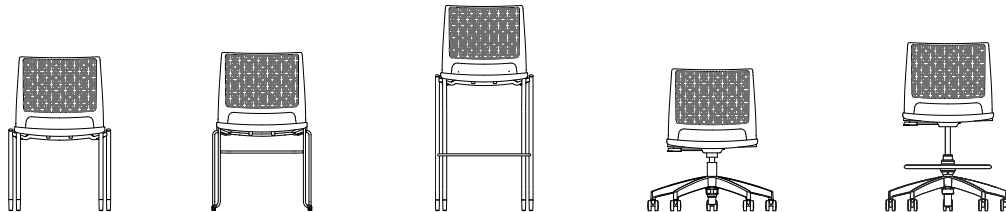

Features

- Four-leg or wire rod multipurpose stacking chair, counter and bar stools, light task chair and task stool models
- Contemporary design
- Exceptional support and comfort
- Fully upholstered, upholstered seat or plastic
- 14 plastic shell colors
- Three frame finishes with matching arm pads
- Left or right folding tablet arm in two finishes
- Clean-out space
- Four-leg stacks four-six on floor, six-eight on the optional cart
- Wire rod stacks four-eight on floor, six-15 on the cart
- 300 lb weight capacity
- Lifetime warranty
- All options and thousands of textiles ship in two, five or 10 days

Options

FRAME TYPE	BACK & SEAT	ARMS	FRAME/ARM COLOR	BASE
• Four-Leg • Wire Rod • 24" Counter Stool • 30" Bar Stool • Light Task Chair • Task Stool	• Plastic • Plastic Back, Upholstered Seat • Upholstered Back & Seat	• Armless • Fixed • Tablet Arm	• Black/Black • Silver/Fog (four-leg only) • Chrome/Fog (wire rod only)	• Glides • Casters (not available for stools)

OTHER OPTIONS

- Ganging Bracket
- Stacking Cart

Specifications

MODEL	1011 FT1 FOUR-LEG SIDE CHAIR	1011 FT2 WIRE ROD SIDE CHAIR	1011 FT1 S9/1011 FT1 S2 24" COUNTER/30" BAR STOOL	1012 FT3 LIGHT TASK CHAIR	1012 FT3 S1/1012 FT3 S2 TASK STOOL/EXTENDED TASK STOOL
Overall Width Armless	21.2	21.2	21.3	27	27
Overall Width with Arms	22.2	22.2	26.8	27	27
Overall Depth	21.6	21.6	22.1	27	27
Overall Height	33.4	33.4	40/45.1	31.9-36.9	37.9-45.9/41.9-51.9
Seat Width	18.5	18.5	19	18.5	18.5
Seat Depth	18.2	18.2	18.7	18.2	18.2
Seat Height	17.9	17.9	24.25/29.5	16.62-21.75	18-26/23-33
Back Width	18.2	18.2	18.3	17.5	17.5
Back Height	17.5	17.5	16.7	18.2	18.2
Weight Armless	12.3 lbs.	15.8 lbs.	17 lbs./20.3 lbs.	20.5	25.1/26
Weight with Arms	13.8 lbs.	17.3 lbs.	18.7 lbs./21.9 lbs.	22.2	26.8/27.7
COM (upholstered type)	(us) 1 yd. (us) 1.25 yds.	(us) 1 yd. (us) 1.25 yds.	(us) 1 yd. (us) 1.25 yds.	(us) 1 yd. (us) 1.25 yds.	(us) 1 yd. (us) 1.25 yds.
COL (upholstered type)	(us) 15 sq. ft. (us) 20 sq. ft.	(us) 15 sq. ft. (us) 20 sq. ft.	(us) 15 sq. ft. (us) 20 sq. ft.	(us) 15 sq. ft. (us) 20 sq. ft.	(us) 15 sq. ft. (us) 20 sq. ft.
Weight Capacity	300 lbs.	300 lbs.	300 lbs.	300 lbs.	300 lbs.

Dimensions are in inches.

FRONT COVER PLASTIC: Navy