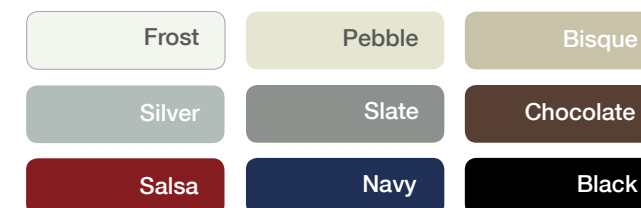

Finishing Touches

Choices abound. InFlex is available in 17 versatile plastic colors and nine smart frame finishes. Mix and match hundreds of textile selections for the upholstered seat or upholstered seat & back options. Add a matching task chair, café stool, or task stool for even greater versatility.

Shell Colors

Frame Colors

Laminate Colors

Features

- Giancarlo Piretti design
- Task chair, side chair and stool
- Innovative disc system emulates the human spine
- Stacks 5 on floor, 8-12 on the optional cart
- Fully upholstered, upholstered or plastic
- 1,000's of textiles or 17 plastic colors
- 9 frame finishes
- 300 lbs. weight capacity
- Lifetime Warranty
- All options and thousands of fabrics ship in 2, 5 or 10 days

Options

SEAT	BACK	ARMS	BASE	FRAME COLOR
<ul style="list-style-type: none"> • Plastic • Upholstered 	<ul style="list-style-type: none"> • Plastic • Upholstered 	<ul style="list-style-type: none"> • Arm • Armless 	<ul style="list-style-type: none"> • Glides • Casters 	<ul style="list-style-type: none"> • Black • Silver • Bisque • Chocolate • Frost • Navy • Pebble • Salsa • Slate