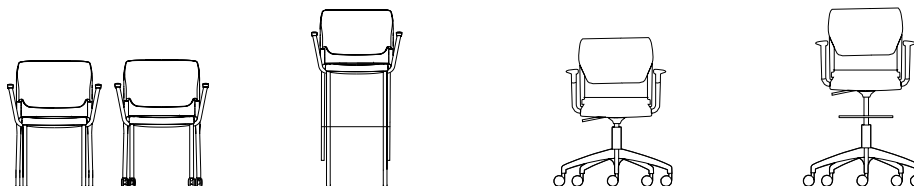

Features

- Giancarlo Piretti design
- Task chair, side chair and stool
- Innovative disc system emulates the human spine
- Stacks 5 on floor, 8-12 on the optional cart
- Fully upholstered, upholstered or plastic
- 1,000's of textiles or 17 plastic colors
- 9 frame finishes
- 300 lbs. weight capacity
- Lifetime Warranty
- All options and thousands of fabrics ship in 2, 5 or 10 days

Options

SEAT	BACK	ARMS	BASE	FRAME COLOR
• Plastic • Upholstered	• Plastic • Upholstered	• Arm • Armless	• Glides • Casters	• Black • Silver • Bisque • Chocolate • Frost • Navy • Pebble • Salsa • Slate

OTHER OPTIONS

- Tablet Arm
- Ganging Bracket
- Stacking Cart

Specifications

MODEL	971/974 SIDE CHAIR/SIDE CHAIR WITH CASTERS	971 S2 CAFÉ STOOL	973 TASK CHAIR	973 S1 TASK STOOL
Overall Width Armless	20	19.75	19.75	19.75
Overall Width with Arms	24.125	25	25	25
Overall Depth	22	22.25	22.25	22.25
Overall Height	33	43.5	32.5	38.5
Seat Width	17	16.75	16.75	16.75
Seat Depth	17	18.5	18.5	18.5
Seat Height	18	29	16.5-21.5	22.5-30.5
Back Width	20	19.75	19.75	19.75
Back Height	15.5	15.5	15.5	15.5
Weight Armless	18 lbs.	23 lbs.	15 lbs.	16.5 lbs.
Weight with Arms	22 lbs.	27 lbs.	19 lbs.	20.5 lbs.
COM (upholstered type)	(us) 0.85 yds. (up) 0.85 yds.	(us) 0.85 yds. (up) 0.85 yds.	(us) 0.85 yds. (up) 0.85 yds.	(us) 0.85 yds. (up) 0.85 yds.
COM (upholstered type)	(us) 10 yds. (up) 15 yds.	(us) 10 yds. (up) 15 yds.	(us) 10 yds. (up) 15 yds.	(us) 10 yds. (up) 15 yds.
Weight Capacity	300 lbs.	300 lbs.	300 lbs.	300 lbs.

Dimensions are in inches.

The images used within this website or document represent the logical use of the product(s) offered. The textiles, frame colors, accessories and options depicted are subject to change without notice. Refer to the current Price Guide or contact Customer Support for the most up-to-date product information and specifications.