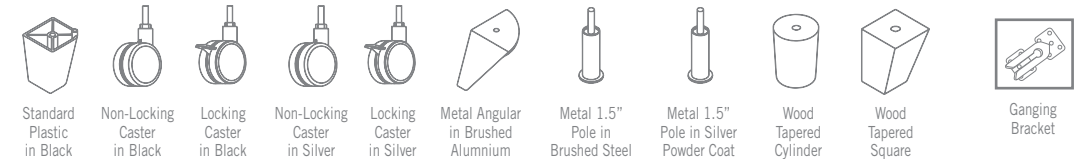

Legs

End Table

Width	13.5"
Depth	25"
Height	13"
Weight	35 lbs.

Coffee Table

Width	25"
Depth	25"
Height	13"
Weight	52 lbs.

Corner Table

Width	31.5"
Depth	31.5"
Height	13"
Weight	59 lbs.

Foot Style