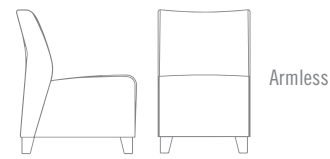

COMPOSIUM

IDEON soft seating

- A. Maharam / Mimic / Laser
- B. Mezzanine / Oval Table / Espresso

Armless

Height	35"	Seat Width	22"
Width	22.5"	Seat Depth	21"
Depth	29"	Seat Height	19.5"
Back Height	17"	Weight	38 lbs.
		COM	3.5 yds.
		COL	66 sq.ft.