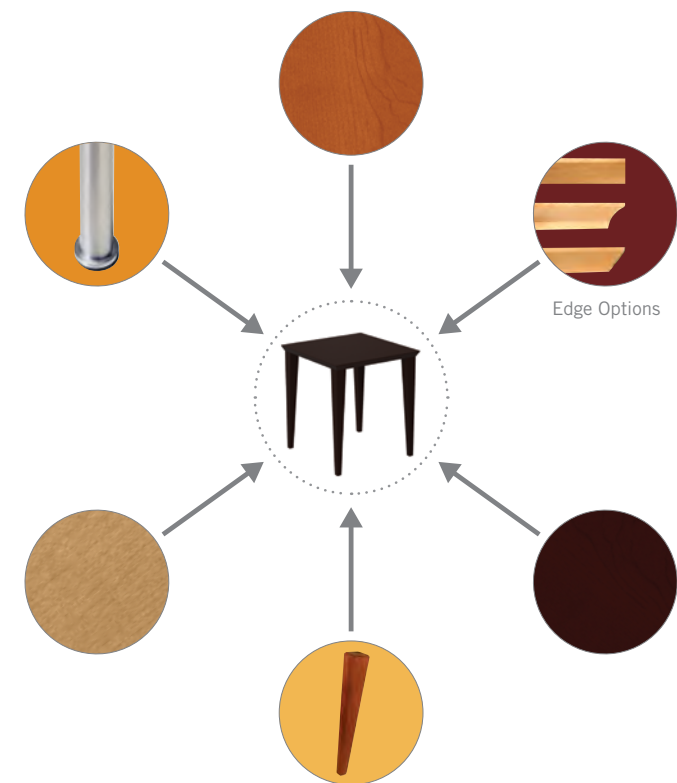

{ DesignTex / Well Rounded / Pueblo }

MEZZANINE

Designed to fit perfectly anywhere
in the room.

CUBE TABLE COLLECTION

OCCASIONAL TABLE COLLECTION

MEZZANINE

A table for three.

Tables are like chess pieces. The right piece and the right placement can make all the difference in the game. Distinctive occasional or cube styling and endless ability to customize finish, edge profile and height can add design flair to any project.