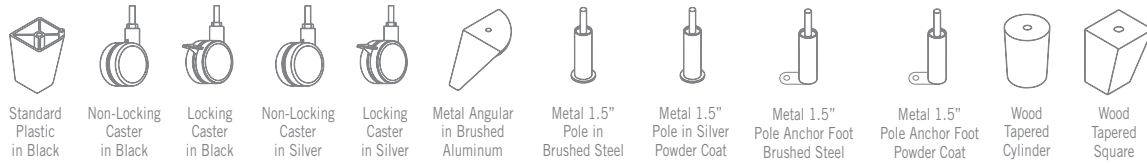

Ottoman

Seat Height	17.5"	Weight	28 lbs.
Seat Width	22"	COM	2.25 yds.
Seat Depth	22"	COL	43 sq. ft.

Fabric Rotation: Standard or 90°

Foot Style

Options

VISIT

IDEON® soft seating

- A. Spinneybeck / Sabrina / Robotic Orange
- B. DesignTex / Spiro / Foxglove
- C. Mezzanine / Round Table / Medium Cherry