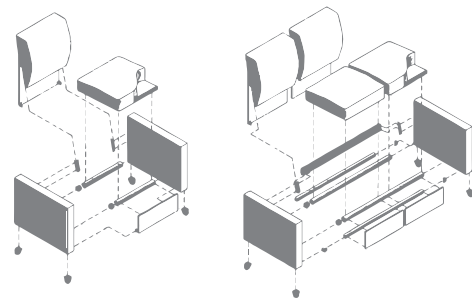

✔ FINISHES & TEXTILES

As part of our commitment to true customization we offer a wide variety of finish and textile options, with over 1,000 standard fabric and leather selections from some of the world's most respected textile manufacturers. And we can easily work with customer owned materials.

✔ DESIGN & DELIVERY

Never before has sophisticated, custom furniture been so easy to order and quick to ship. Our elegant product collections have been developed by world-renowned designers. Our engineers have developed a streamlined manufacturing process that enables us to offer best-in-class lead times, shipping your order in as little as 10 days.

✔ SUSTAINABILITY

At IDEON, we are committed to building furniture in the most eco-friendly and responsible way, creating products that reduce our environmental footprint. We create our products with low VOC (volatile organic compounds) in mind, allowing us to achieve GREENGUARD Certification across our entire family of seating products.

✔ CONSTRUCTION

The unique IDEON steel rail system creates a robust, durable understructure that withstands even the toughest environments. Modular assembly of rails and components makes field replacement of components simple, extending product life. Arms are anchored by a high performance molded joint system providing lasting durability and stability.

IDEON®

IT'S YOUR VISION. **BE BOLD.**