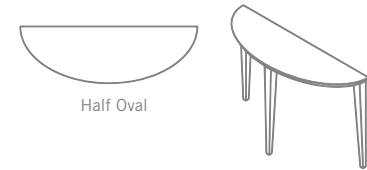

Square

Round

	21" Top	24" Top	36" Top	42" Top
Width	21"	Width 24"	Width 36"	Width 42"
Depth	21"	Depth 24"	Depth 36"	Depth 42"
Sq. Wt.	30 lbs.	Sq. Wt. 34 lbs.	Sq. Wt. 57 lbs.	Sq. Wt. 72 lbs.
Rd. Wt.	27 lbs.	Rd. Wt. 30 lbs.	Rd. Wt. 48 lbs.	Rd. Wt. 60 lbs.

Rectangular

Oval

48" Top

Width	48"
Depth	24"
Wt.	52 lbs.

Half Oval

44" Top

Width	44"
Depth	14"
Wt.	35 lbs.

Edge Profiles