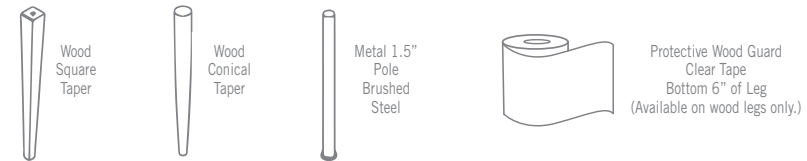

Height	35"	Seat Width	22"
Width	22.5"	Seat Depth	21"
Depth	29"	Seat Height	19.5"
Back Height	17"	Weight	38 lbs.
		COM	3.5 yds.
		COL	66 sq.ft.

Height	35"	Seat Width	22"
Width	28.5"	Seat Depth	21"
Depth	29"	Seat Height	19.5"
Back Height	17"	Weight	48 lbs.
Arm Height	26.5"	COM	5 yds.
		COL	95 sq.ft.

Height	35"	Seat Width	22"
Width	28.5"	Seat Depth	21"
Depth	29"	Seat Height	19.5"
Back Height	17"	Weight	48 lbs.
Arm Height	26.5"	COM	3.5 yds.
		COL	66 sq.ft.

Ottoman

Seat Height	17.5"	Weight	28 lbs.
Seat Width	22"	COM	2.25 yds.
Seat Depth	22"	COL	43 sq. ft.

Foot Style

Options

VISIT

IDEON® soft seating

- A. Spinneybeck / Sabrina / Robotic Orange
- B. DesignTex / Spiro / Foxglove
- C. Mezzanine / Round Table / Medium Cherry

	21" Top	24" Top	36" Top	42" Top
Width	21"	Width 24"	Width 36"	Width 42"
Depth	21"	Depth 24"	Depth 36"	Depth 42"
Sq. Wt.	30 lbs.	Sq. Wt. 34 lbs.	Sq. Wt. 57 lbs.	Sq. Wt. 72 lbs.
Rd. Wt.	27 lbs.	Rd. Wt. 30 lbs.	Rd. Wt. 48 lbs.	Rd. Wt. 60 lbs.

48" Top

Width	48"
Depth	24"
Wt.	52 lbs.

44" Top

Width	44"
Depth	14"
Wt.	35 lbs.

Edge Profiles

Legs

Width	13.5"
Depth	25"
Height	13"
Weight	35 lbs.

Width	25"
Depth	25"
Height	13"
Weight	52 lbs.

Width	31.5"
Depth	31.5"
Height	13"
Weight	59 lbs.

Foot Style

Options

MEZZANINE

IDEON® soft seating

- A. Compositum / Ottoman With Caster
  DesignTex / Well Rounded / Pueblo
- B. Mezzanine / Rectangular Table / Espresso