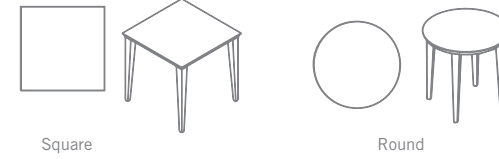

Upholstered Arm

Height	35"	Seat Width	22"
Width	28.5"	Seat Depth	21"
Depth	29"	Seat Height	19.5"
Back Height	17"	Weight	48 lbs.
Arm Height	26.5"	COM	5 yds.
		COL	95 sq.ft.

Wood Arm

Height	35"	Seat Width	22"
Width	28.5"	Seat Depth	21"
Depth	29"	Seat Height	19.5"
Back Height	17"	Weight	48 lbs.
Arm Height	26.5"	COM	3.5 yds.
		COL	66 sq.ft.

Ottoman

Seat Height	17.5"	Weight	28 lbs.
Seat Width	22"	COM	2.25 yds.
Seat Depth	22"	COL	43 sq. ft.

Fabric Rotation: Standard or 90°

Foot Style

Options

VISIT

IDEON® soft seating

- A. Spinneybeck / Sabrina / Robotic Orange
- B. DesignTex / Spiro / Foxglove
- C. Mezzanine / Round Table / Medium Cherry

Square

Round

	21" Top	24" Top	36" Top	42" Top
Width	21"	Width 24"	Width 36"	Width 42"
Depth	21"	Depth 24"	Depth 36"	Depth 42"
Sq. Wt.	30 lbs.	Sq. Wt. 34 lbs.	Sq. Wt. 57 lbs.	Sq. Wt. 72 lbs.
Rd. Wt.	27 lbs.	Rd. Wt. 30 lbs.	Rd. Wt. 48 lbs.	Rd. Wt. 60 lbs.