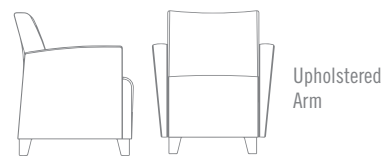

COMPOSIUM

IDEON soft seating

- A. Maharam / Mimic / Laser
- B. Mezzanine / Oval Table / Espresso

Armless

Height	35"	Seat Width	22"
Width	22.5"	Seat Depth	21"
Depth	29"	Seat Height	19.5"
Back Height	17"	Weight	38 lbs.
		COM	3.5 yds.
		COL	66 sq.ft.