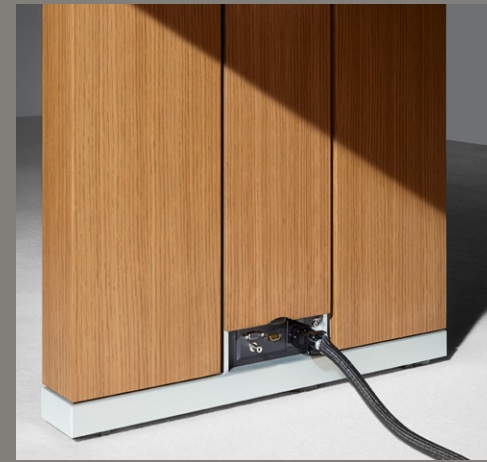

TOP RIGHT
MOTUS delivers advanced function within the form of a design classic

CENTER RIGHT
Universal table ganging, magnetic wire management, and table leveling knobs

BOTTOM RIGHT
Concealed base feed power and data connectivity