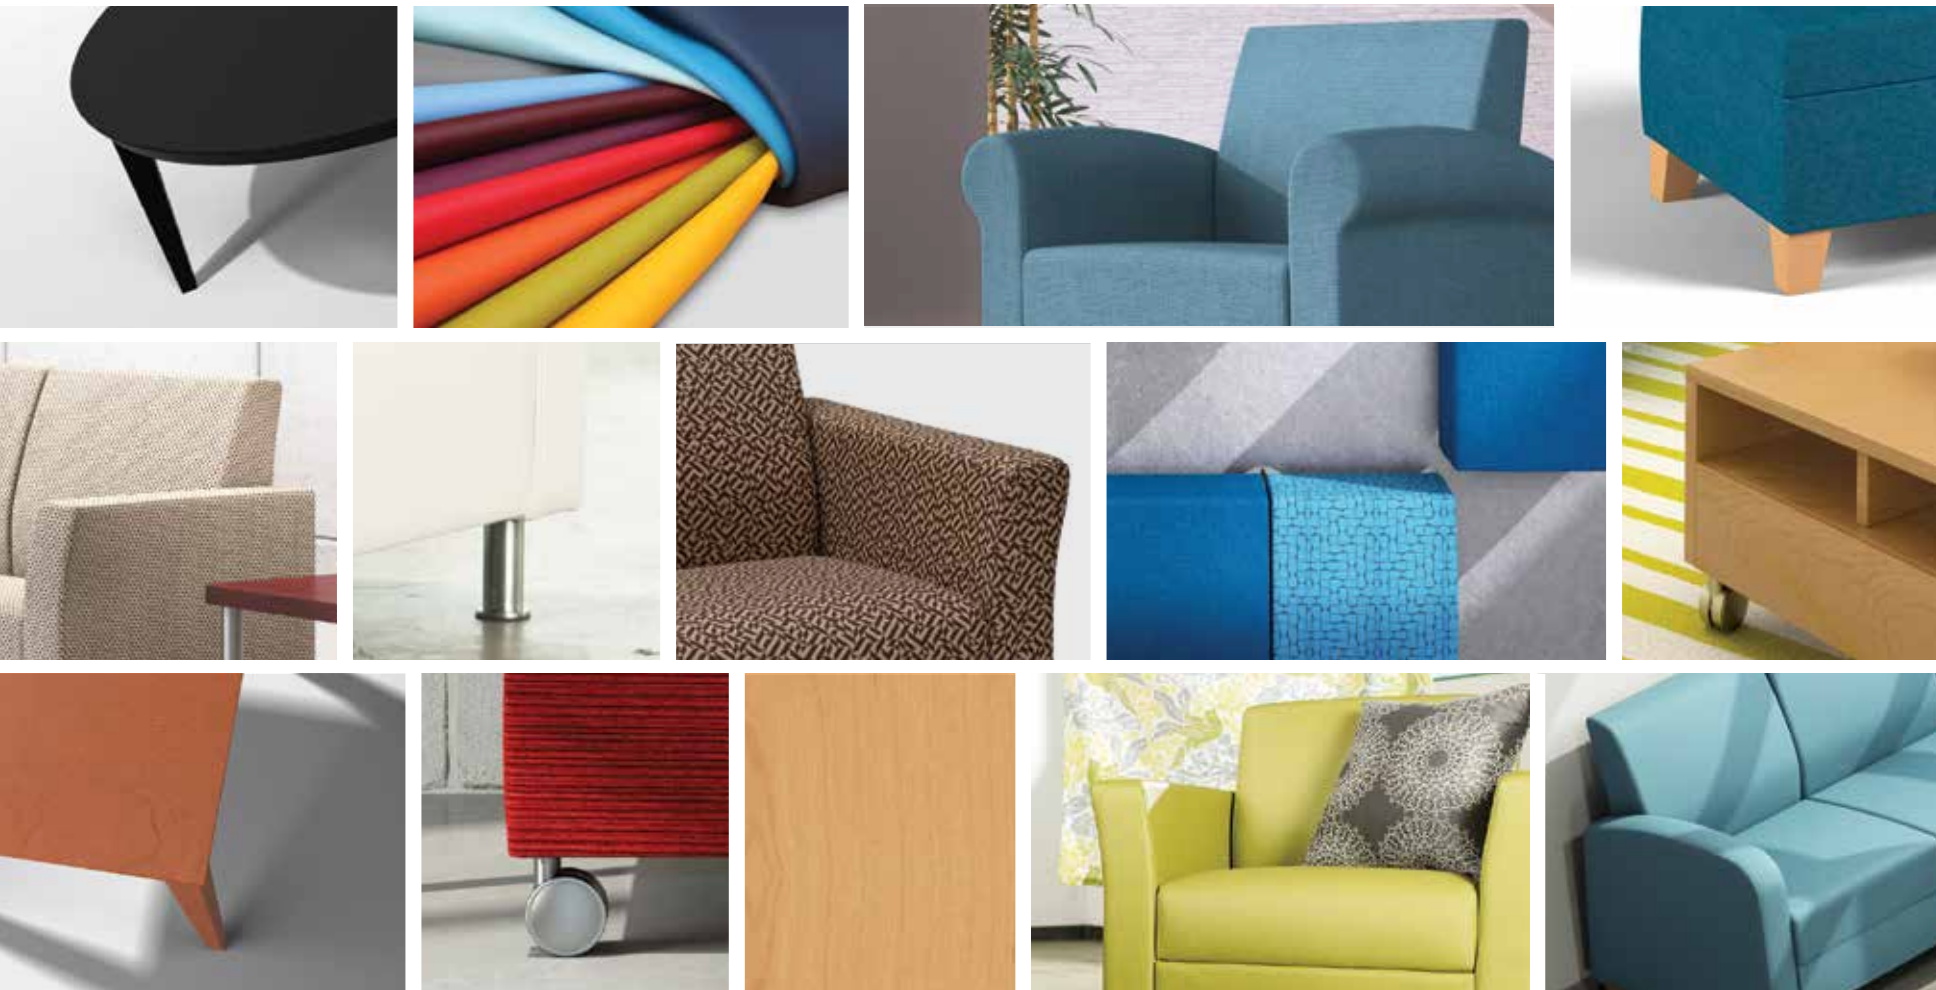

Design Customization

Our revolutionary approach to design allows you to tailor each and every IDEON Compositum piece to your exacting needs. Whatever you visualize can be achieved. Start with one of our four model collections and from there, the sky is the limit. Customize your design with different back, valance and foot styles as well as a plethora of finish and textile options to create truly unique seating.

Designing your custom IDEON furnishings is as easy as point-and click. Use our simple online design tool to visualize, choose options, view finishes and upholstery, get pricing, and create client presentations.