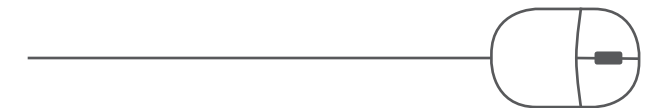

Design Customization

Our revolutionary approach to design allows you to tailor each and every IDEON Compositum piece to your exacting needs. Whatever you visualize can be achieved. Start with one of our four model collections and from there, the sky is the limit. Customize your design with different back, valance and foot styles as well as a plethora of finish and textile options to create truly unique seating.

Designing your custom IDEON furnishings is as easy as point-and click. Use our simple online design tool to visualize, choose options, view finishes and upholstery, get pricing, and create client presentations.