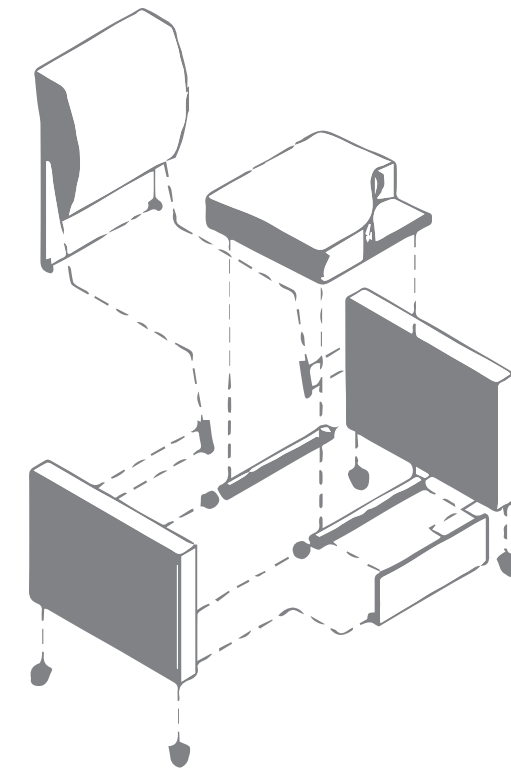

Construction

The unique IDEON steel rail system creates a robust, durable understructure that withstands even the toughest environments. Each component is locked in place using multiple 5/16th grade 5 hex bolts through the rails. Arms are anchored by a high performance molded joint system providing lasting durability and stability. Extra strength monofilament webbing creates excellent resilience, while high density foam provides comfort and rebound in a low-profile cushion.