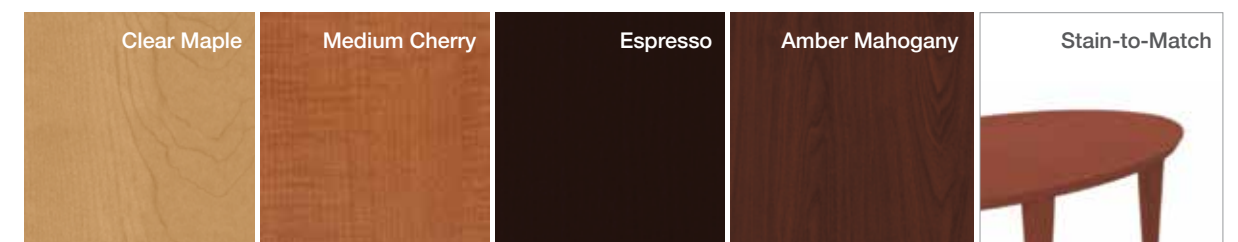

Standard Plastic, Black

Wood Tapered Cylinder

Wood Tapered Square

Metal Angular, Brushed Aluminum

Wood Tapered Square with Side Rails

Mezzanine Tables

Get in top shape with Mezzanine cube and occasional tables designed to complement Composium seating.

Cube Table Collection

Occasional Table Collection

Wood Finishes

Table & Foot Wood Finishes

Composium Round

Composium Round is a comfortable, traditional style perfect for instilling a residential feel to hospitality, healthcare and assisted living applications.