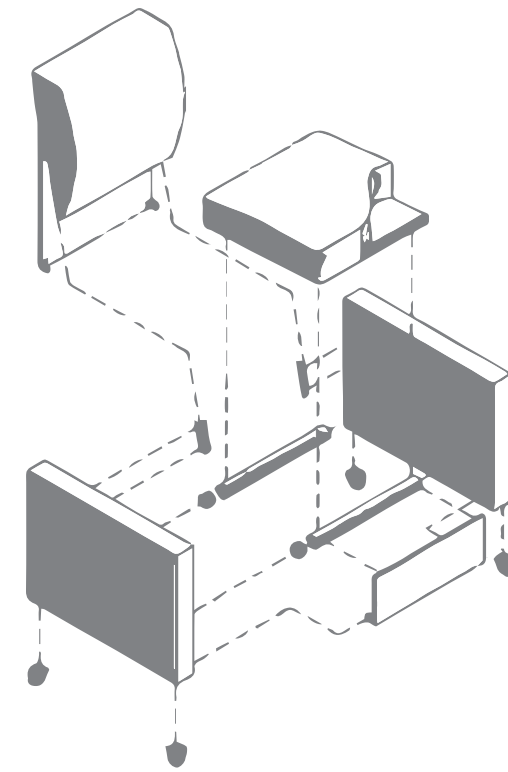

## Construction

The unique IDEON steel rail system creates a robust, durable understructure that withstands even the toughest environments. Each component is locked in place using multiple 5/16th grade 5 hex bolts through the rails. Arms are anchored by a high performance molded joint system providing lasting durability and stability. Extra strength monofilament webbing creates excellent resilience, while high density foam provides comfort and rebound in a low-profile cushion.