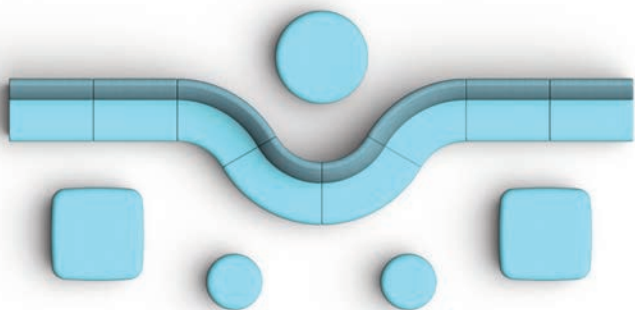

Flexibility to fit
(any space or need)