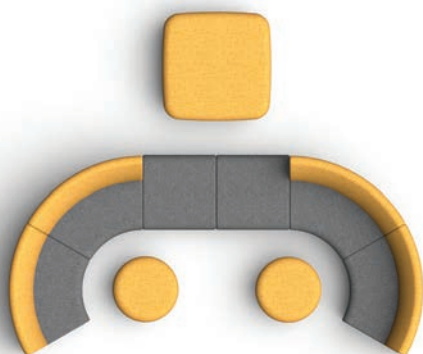

Flexibility to fit
(any space or need)