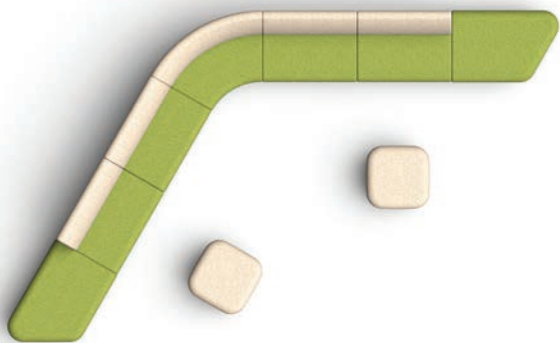

Flexibility to fit
(any space or need)