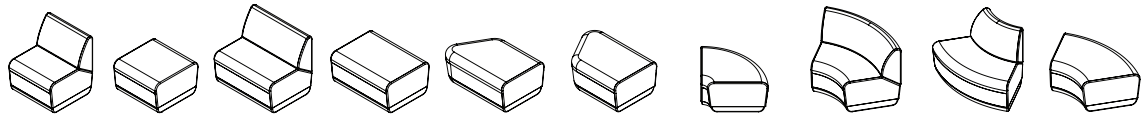

Flexibility to fit
(any space or need)

Customize comfort with features
and options made-to-order

AC/110V and Dual USB

Slate Base

Graphite Base

Specifications

MODEL	Single Seat	Single Bench	1.5 Seat	1.5 Bench	Right-Angled End Bench	Left-Angled End Bench	90° Corner Bench	120° Inner Seat	120° Outer Seat	120° Bench
Height	31.5	17.5	31.5	17.5	17.5	17.5	17.5	31.5	31.5	17.5
Width	27	27	36	36	40	40	42.5	47.5	47.5	47.5
Depth	27	27	27	27	27	27	27	27	27	27
Seat Depth	17.9	27	17.9	27	27	27	27	17.9	17.9	27
Seat Height	17.5	17.5	17.5	17.5	17.5	17.5	17.5	17.5	17.5	17.5
Back Height	14.5	----	14.5	----	----	----	----	14.5	14.5	----
Weight	64.5 lbs.	49 lbs.	82.5 lbs.	58.5 lbs.	61.5 lbs.	61.5 lbs.	47 lbs.	87.5 lbs.	78 lbs.	63 lbs.
COM (single upholstery)	3 yds.	2 yds.	4 yds.	2.5 yds.	2.5 yds.	2.5 yds.	2.5 yds.	4.38 yds.	4.38 yds.	2.75 yds.
COM (dual upholstery) Seat Back	2 yds. 1.56 yds.	----	2.5 yds. 1.75 yds.	----	----	----	----	2.75 yds. 2.5 yds.	2.75 yds. 2.5 yds.	----
Weight Capacity (400 lbs. per seat position)	400 lbs.	400 lbs.	800 lbs.	800 lbs.	800 lbs.	800 lbs.	400 lbs.	800 lbs.	800 lbs.	800 lbs.

Dimensions are in inches.

MODEL	Mini Round Ottoman	Mini Square Ottoman	Large Round Ottoman	Large Square Ottoman
Height	17.5	17.5	17.5	17.5
Width	24	24	40	40
Depth	24	24	40	40
Seat Depth	24	24	40	40
Seat Height	17.5	17.5	17.5	17.5
Back Height	----	----	----	----
Weight	34 lbs.	43.5 lbs.	74.5 lbs.	89.5 lbs.
COM (single upholstery)	1.75 yds.	1.88 yds.	3.35 yds.	3.44 yds.
COM (dual upholstery) Seat Chassis	1 yd. 1 yd.	1 yd. 1 yd.	1.56 yds. 1.88 yds.	1.56 yds. 1.88 yds.
Weight Capacity (400 lbs. per seat position)	400 lbs.	400 lbs.	800 lbs.	800 lbs.