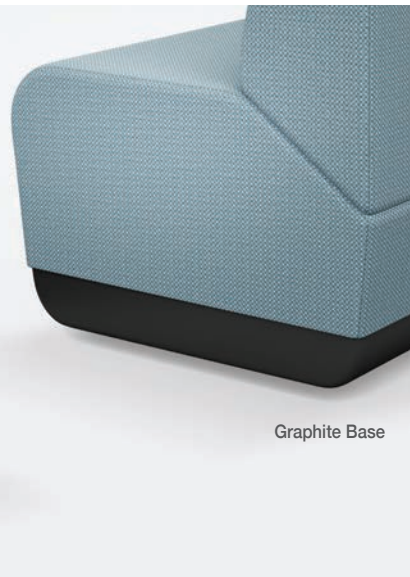

Flexibility to fit
(any space or need)

Customize comfort with features
and options made-to-order

AC/110V and Dual USB

Slate Base

Graphite Base

Specifications

MODEL	Single Seat	Single Bench	1.5 Seat	1.5 Bench	Right-Angled End Bench	Left-Angled End Bench	90° Corner Bench	120° Inner Seat	120° Outer Seat	120° Bench
Height	31.5	17.5	31.5	17.5	17.5	17.5	17.5	31.5	31.5	17.5
Width	27	27	36	36	40	40	42.5	47.5	47.5	47.5
Depth	27	27	27	27	27	27	27	27	27	27
Seat Depth	17.9	27	17.9	27	27	27	27	17.9	17.9	27
Seat Height	17.5	17.5	17.5	17.5	17.5	17.5	17.5	17.5	17.5	17.5
Back Height	14.5	----	14.5	----	----	----	----	14.5	14.5	----
Weight	64.5 lbs.	49 lbs.	82.5 lbs.	58.5 lbs.	61.5 lbs.	61.5 lbs.	47 lbs.	87.5 lbs.	78 lbs.	63 lbs.
COM (single upholstery)	3 yds.	2 yds.	4 yds.	2.5 yds.	2.5 yds.	2.5 yds.	2.5 yds.	4.38 yds.	4.38 yds.	2.75 yds.
COM (dual upholstery) Seat Back	2 yds. 1.56 yds.	----	2.5 yds. 1.75 yds.	----	----	----	----	2.75 yds. 2.5 yds.	2.75 yds. 2.5 yds.	----
Weight Capacity (400 lbs. per seat position)	400 lbs.	400 lbs.	800 lbs.	800 lbs.	800 lbs.	800 lbs.	400 lbs.	800 lbs.	800 lbs.	800 lbs.