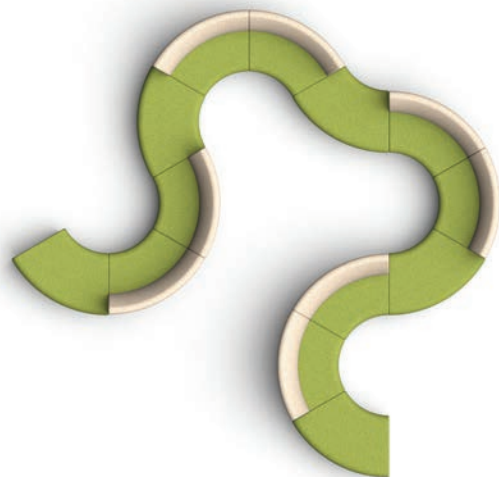

Flexibility to fit
(any space or need)