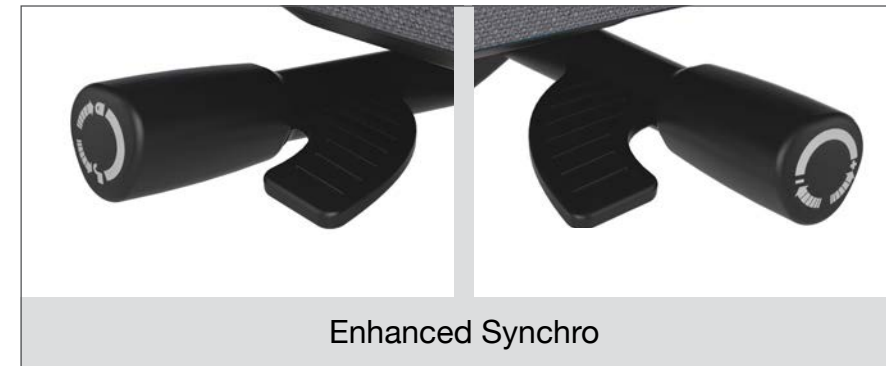

Silver (For fog with silver frame only)

Arms

Arm color will match frame (arm pads are black).

Fixed Polyurethane

Height Adjustable

Multi-Adjustable (height/width)

Mechanisms & Controls

Enhanced Synchro