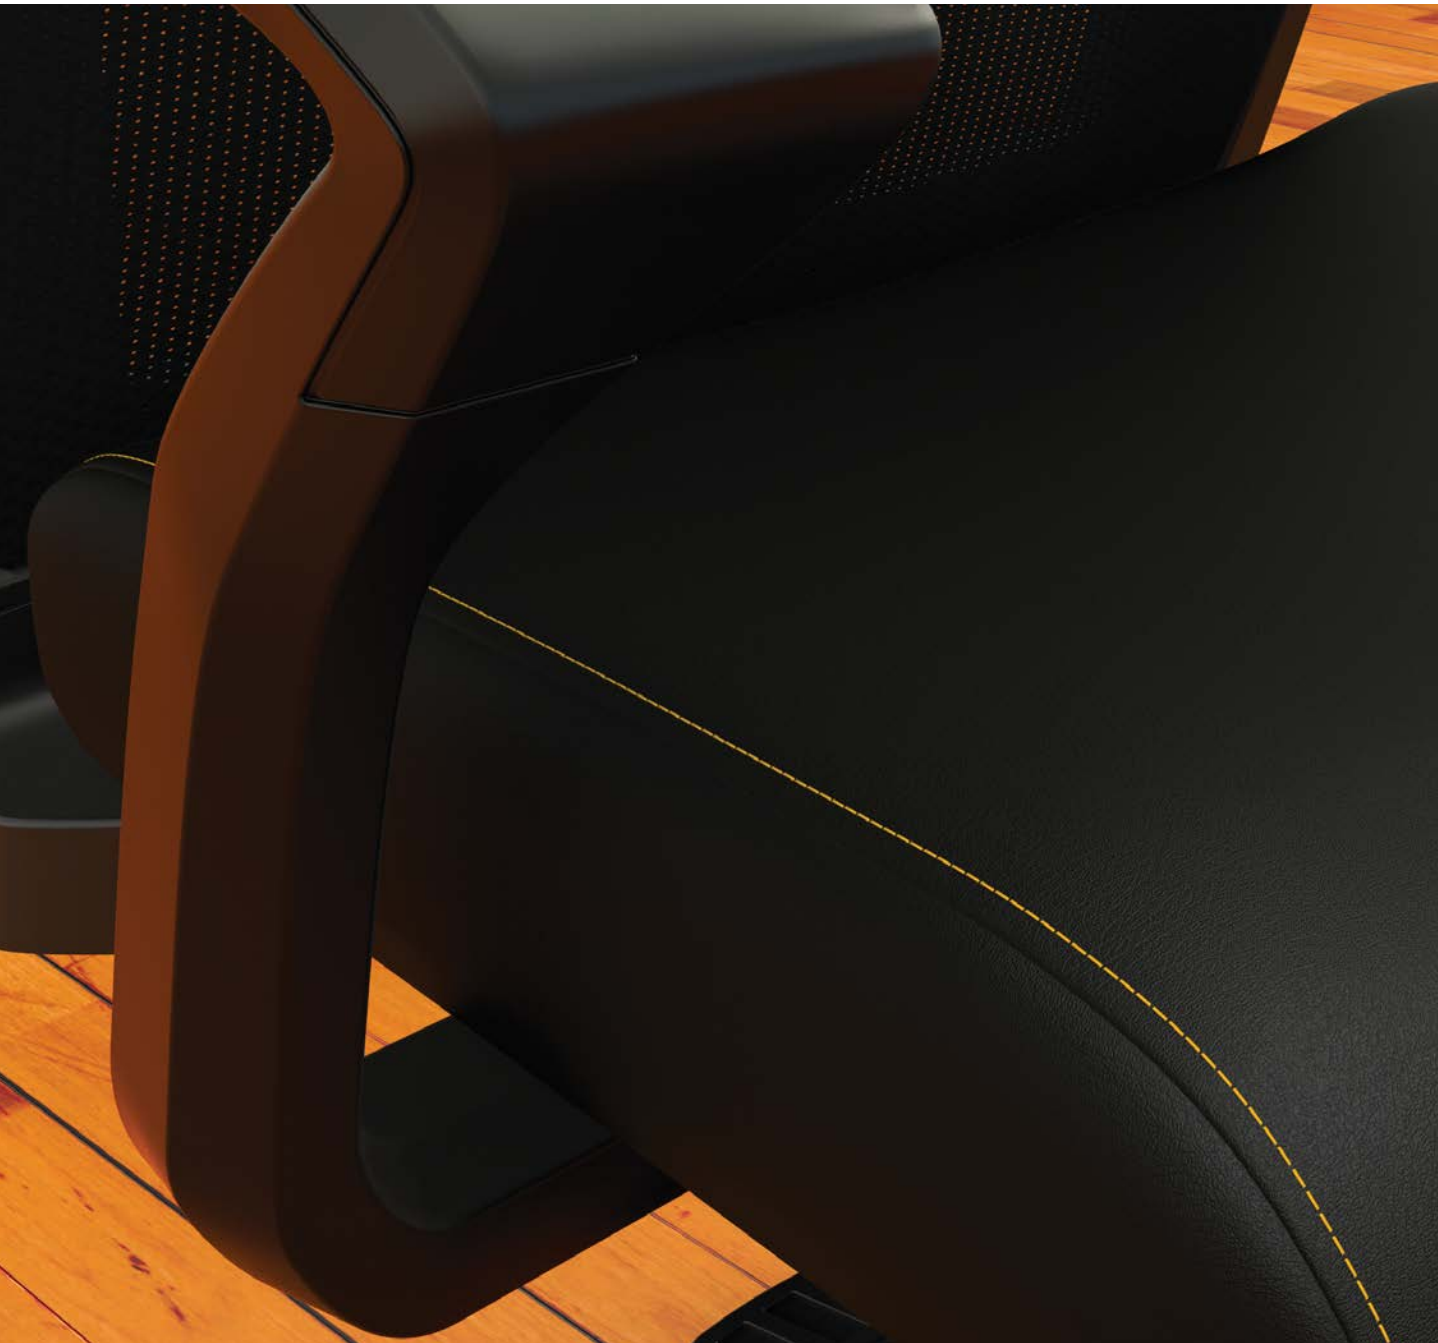

Contrast Stitching

Customized accents for a very affordable office chair.

Contrast stitching adds stylish detail, texture and sophistication to an office chair. Highly contrasting threads can be stitched onto solid fabrics for a bold statement, or slightly different shades of thread and fabric can be paired for a more subtle appearance. The look is a great way to bring more design and style into the office.

Contrast stitching available for mesh back chairs only.