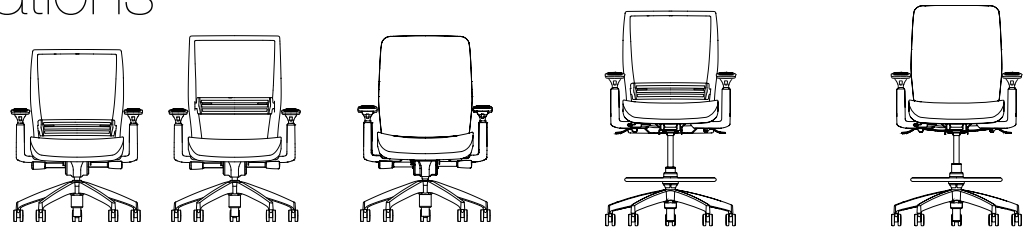

Left side: Tilt lock and optional seat depth adjustment

Right side: Tilt tension and seat height adjustment

Swivel tilt also available.

Amplify®

The power of more.

Specifications

MODEL	2722 MIDBACK MESH	2723 High Back Mesh/ 2723 LT Highback Mesh Large & Tall	2723 B3 HIGHBACK UPHOLSTERED	2722 B1 S1/2722 B1 S2 MIDBACK MESH TASK STOOL/ EXTENDED TASK STOOL	2723 B1 S1/2723 B1 S2 HIGHBACK UPHOLSTERED TASK STOOL/ EXTENDED TASK STOOL
Overall Width Armless	26	26/26	26	26	26
Overall Width with Arms	27.75-28.25	27.75-28.25 / 29	27.75-28.25	27.75-28.25	27.75-28.25
Overall Depth	24.5	27.75	24.5	24.5	24.5
Overall Height	40	43/42	42	39-46.5/43.75-53.38	40.75-48.25/45.5-55.13
Seat Width	19.25	19.25/22	19.25	19.25	19.25
Seat Depth	16-18.5	16-18.5/17.5	16-18.25	16	16
Seat Height (mechanism)	(Y) 16.75-20.25 (T) 16.88-20.50 (Y) 18.38-22.63	(Y) 16.75-20.25 (T) 16.88-20.50 (Y) 18.38-22.63	(Y) 16.50-20.35 (T) 16.88-20.50 (Y) 18.00-22.50	(B) 21.5-27.5/24.5-34.5	(B) 21.5-27.5/24.5-34.5
Seat Height with Higher Cylinder (mechanism)	(T) 17.5-21.75	LT (Y) 17.5-21.5	(T) 17.5-21.87		
Back Width	19.5	19.5/19.5	18.5	19.5	18.5
Back Height	20.37	23.37/22	22.0	20.37/20.37	22
Weight Armless	32 lbs.	34 lbs./44 lbs.	35 lbs.	34/35 lbs.	35.5/36 lbs.
Weight with Arms	37 lbs.	39 lbs./ 50 lbs.	40 lbs.	39.5/40 lbs.	40.5/41 lbs.
COM	1.06 yds.	1.06 yds./1.45 lbs.	1.80 yds.	1.06 yds.	1.80 yds.
COL	20 sq. ft.	20 sq. ft./ 25 sq. ft.	34 sq. ft.	20 sq. ft.	34 sq. ft.
Weight Capacity	300 lbs.	300 lbs./ 400 lbs.	300 lbs.	300 lbs.	300 lbs.