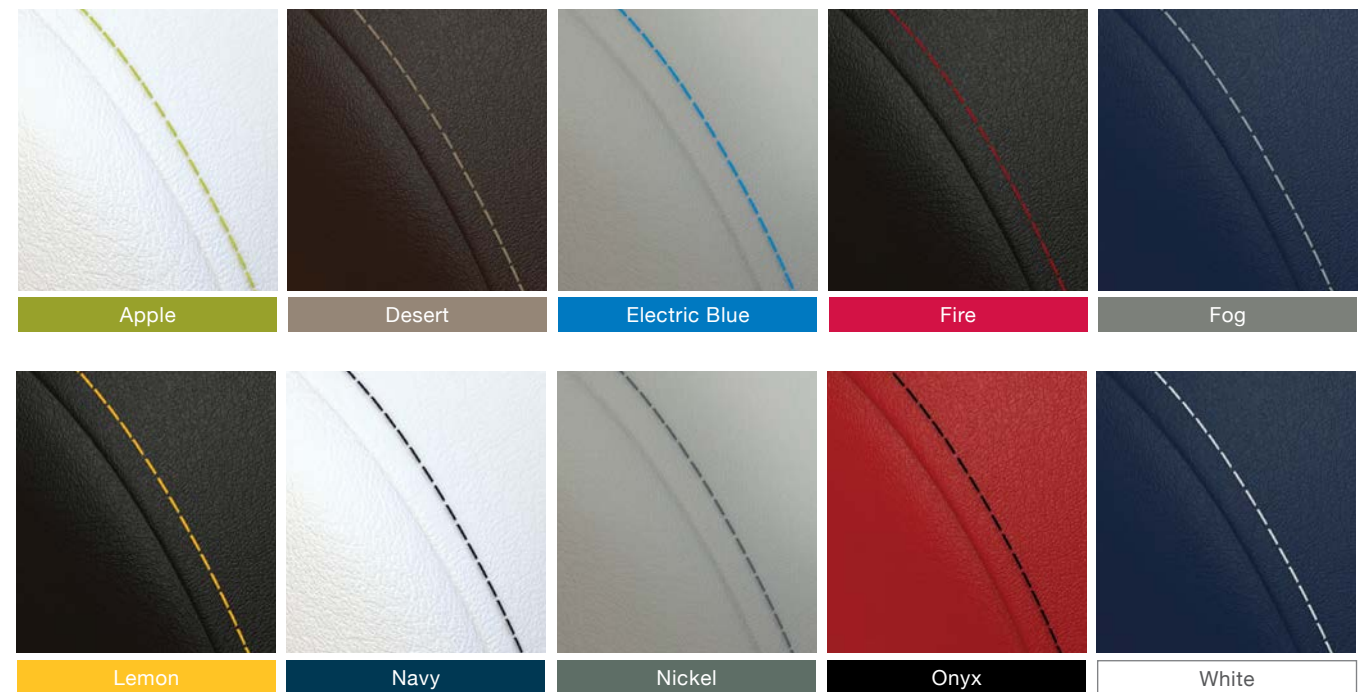

Contrast Stitching

Customized accents for a very affordable office chair.

Contrast stitching adds stylish detail, texture and sophistication to an office chair. Highly contrasting threads can be stitched onto solid fabrics for a bold statement, or slightly different shades of thread and fabric can be paired for a more subtle appearance. The look is a great way to bring more design and style into the office.