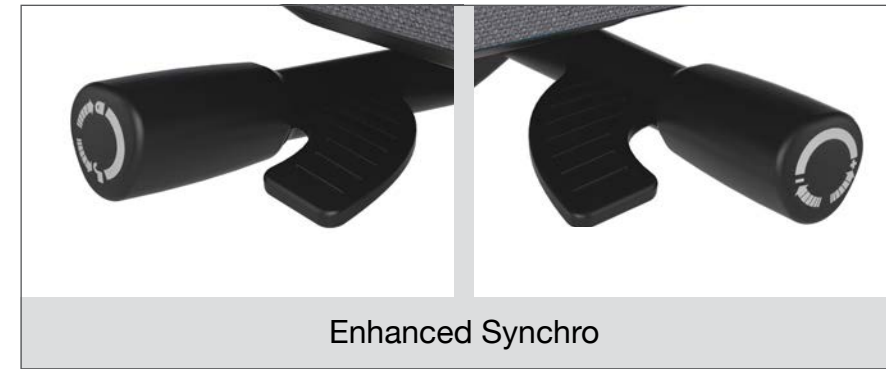

Fog

Polished Aluminum

Frame

Frame color includes base, lumbar support band and arms.

Black

Fog

Mechanisms & Controls

Enhanced Synchro

Left side: Tilt lock and optional seat depth adjustment

Right side: Tilt tension and seat height adjustment

Swivel tilt also available.

Arms

Arm color will match frame (arm pads are black).

Fixed Polyurethane

Height Adjustable

Multi-Adjustable (height/width)

Upholstered Back Options

Highback

Highback Task Stool

Frame

Black and fog frame color includes back, back support, arms and base. Fog with silver frame color is fog back with silver back support and base. Adjustable arm is silver. Fixed arm is fog.