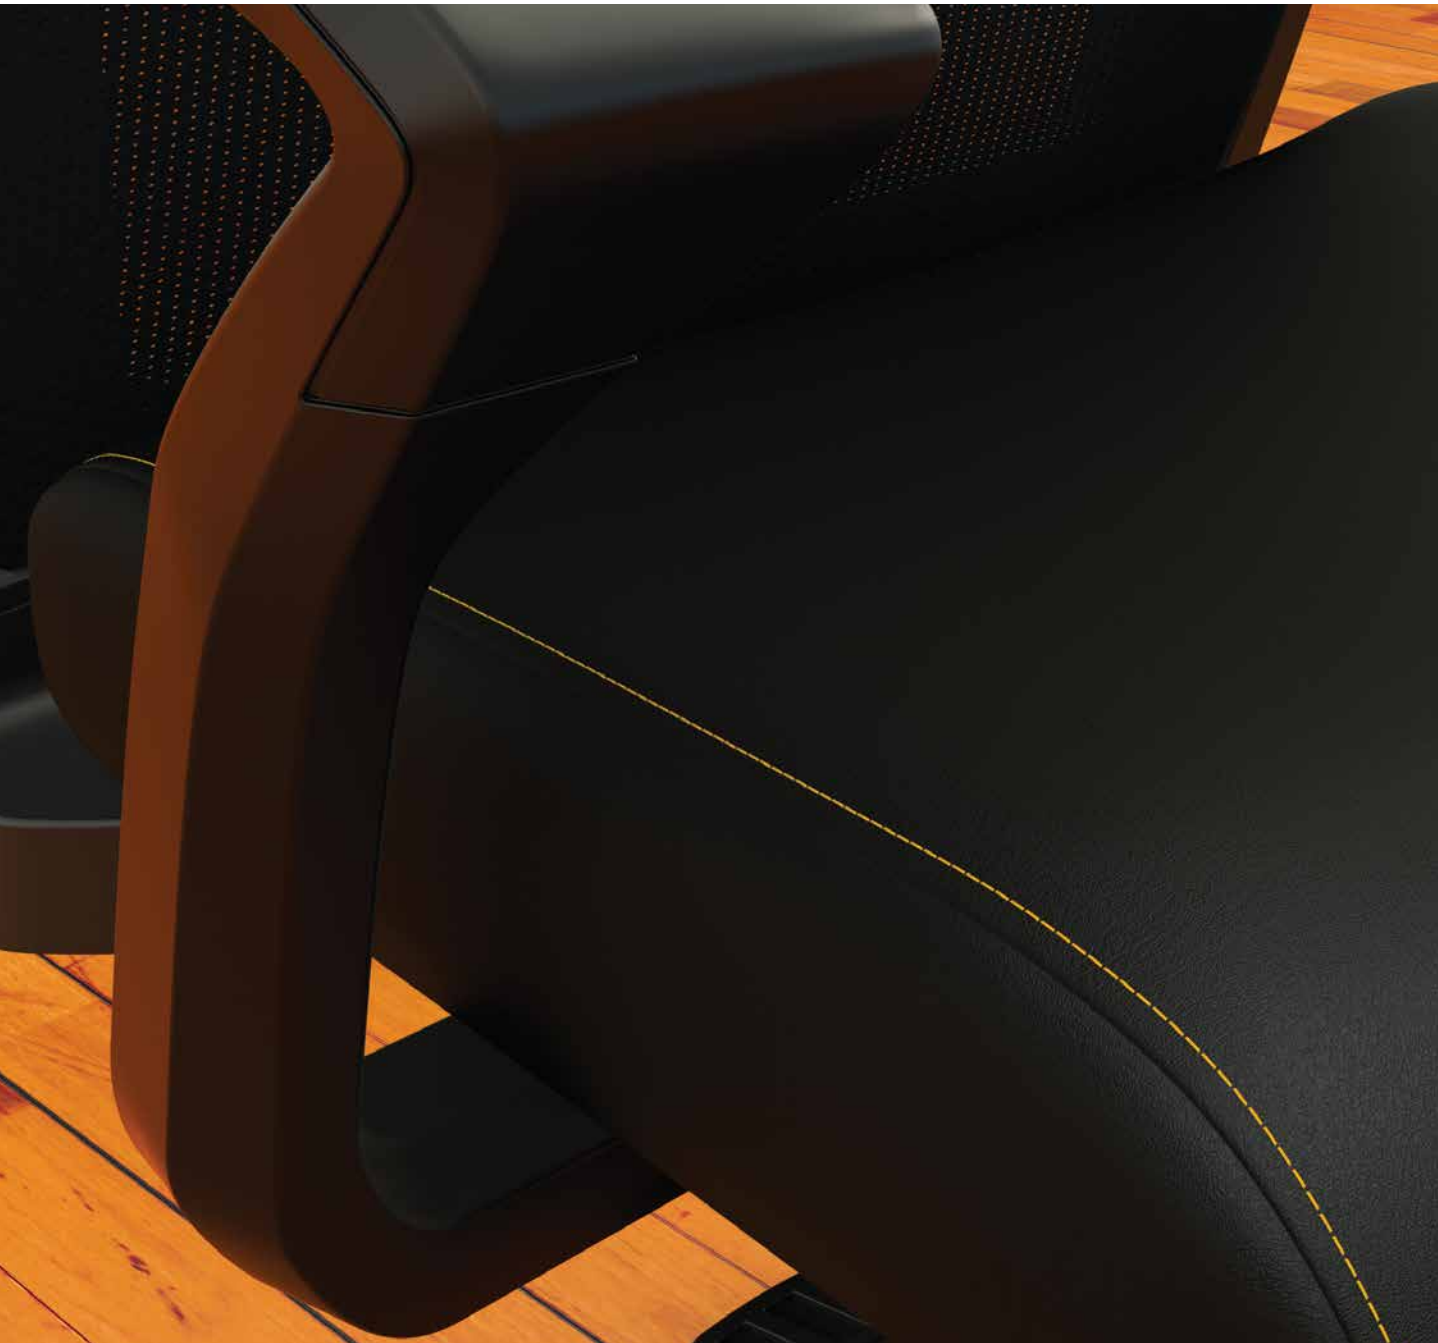

Contrast Stitching

Customized accents for a very affordable office chair.

Contrast stitching adds stylish detail, texture and sophistication to an office chair. Highly contrasting threads can be stitched onto solid fabrics for a bold statement, or slightly different shades of thread and fabric can be paired for a more subtle appearance. The look is a great way to bring more design and style into the office.

Contrast stitching available for mesh back chairs only.