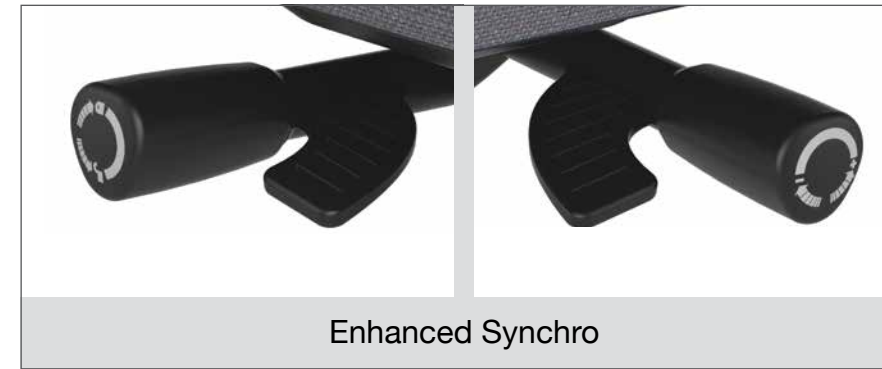

## Frame

Frame color includes base, lumbar support band and arms.

Black

Fog

## Mechanisms & Controls

Enhanced Synchro

Left side: Tilt lock and optional seat depth adjustment

Right side: Tilt tension and seat height adjustment

Swivel Tilt also available.