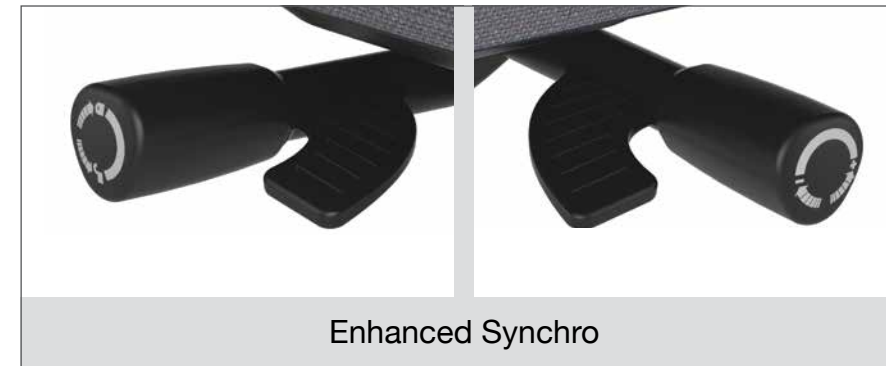

## Arms

Arm color will match frame (arm pads are black).

Fixed Polyurethane

Height Adjustable

Multi-Adjustable (height/width)

## Mechanisms & Controls

Enhanced Synchro

Left side: Tilt lock and optional seat depth adjustment

Right side: Tilt tension and seat height adjustment

Swivel Tilt also available.