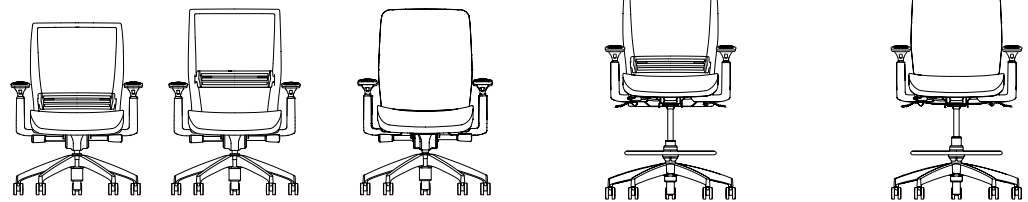

Amplify

The power of more.

Specifications

MODEL	2722 MIDBACK MESH	2723 HIGHBACK MESH	2723 B3 HIGHBACK UPHOLSTERED	2722 B1 S1/2722 B1 S2 MIDBACK MESH TASK STOOL/ EXTENDED TASK STOOL	2723 B1 S1/2723 B1 S2 HIGHBACK UPHOLSTERED TASK STOOL/ EXTENDED TASK STOOL
Overall Width Armless	24.5	24.5	24.5	24.5	24.5
Overall Width with Arms	27.75-28.25	27.75-28.25	27.75-28.25	27.75-28.25	27.75-28.25
Overall Depth	24.5	24.5	24.5	24.5	24.5
Overall Height	40	43	42	39-46.5/43.75-53.38	40.75-48.25/45.5-55.13
Seat Width	19.25	19.25	19.25	19.25	19.25
Seat Depth	16-18.5	16-18.5	16-18.25	16	16
Seat Height (mechanism)	(Y) 16.75-20.25 (T) 16.88-20.50	(Y) 16.75-20.25 (T) 16.88-20.50	(Y) 16.50-20.35 (T) 16.50-20.12	(B) 21.5-27.5/24.5-34.5	(B) 21.5-27.5/24.5-34.5
Seat Height with Higher Cylinder (mechanism)	(Y) 18.38-22.63 (T) 17.5-21.75	(Y) 18.38-22.63 (T) 17.5-21.75	(Y) 18.00-22.50 (T) 17.5-21.87		
Back Width	19.5	19.5	18.5	19.5	18.5
Back Height	20.37	23.37	22.0	20.37/20.37	22
Weight Armless	32 lbs.	34 lbs.	35 lbs.	34/35 lbs.	35.5/36 lbs.
Weight with Arms	37 lbs.	39 lbs.	40 lbs.	39.5/40 lbs.	40.5/41 lbs.
COM	1.06 yds.	1.06 yds.	1.80 yds.	1.06 yds.	1.80 yds.
COL	20 sq. ft.	20 sq. ft.	34 sq. ft.	20 sq. ft.	34 sq. ft.
Weight Capacity	300 lbs.	300 lbs.	300 lbs.	300 sq. ft.	300 sq. ft.

Dimensions are in inches.

Features

- Midback or highback task chair and midback task stool
- Aerodynamic design
- Multiple frame, back support and arm color choices
- Adjustable lumbar support
- 10 bleach cleanable mesh back colors
- Contrast stitching in 10 thread colors (mesh model only)
- Enhanced synchro or swivel tilt
- Waterfall seat
- 3 arm styles with textured arm pads
- Black, fog, silver or polished aluminum base
- Optional seat depth adjustment
- 300 lb. weight capacity
- Lifetime Warranty for single shift use or 12 Years for 24/7
- All options and 1,000's of fabrics ship in 2, 5 or 10 days