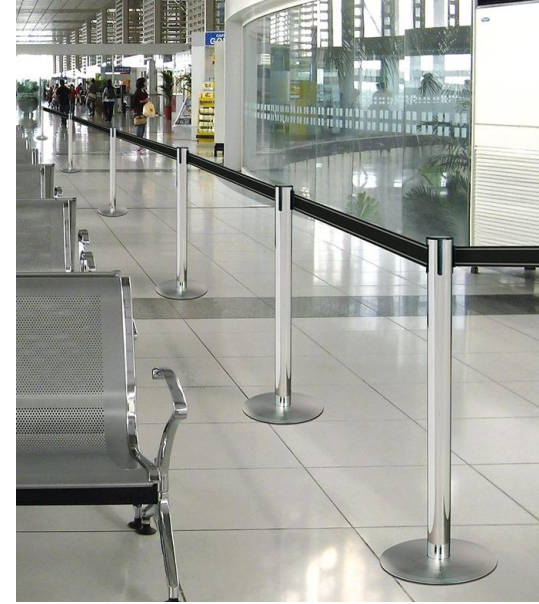

SPACE DIVIDING FURNITURE

MAGNUSON GROUP

Trec

Starting at \$590

Wall mounted and Freestanding models w/sign holder accessory

Available in White, Grey and Black.

Stopper Eco

Starting at \$585