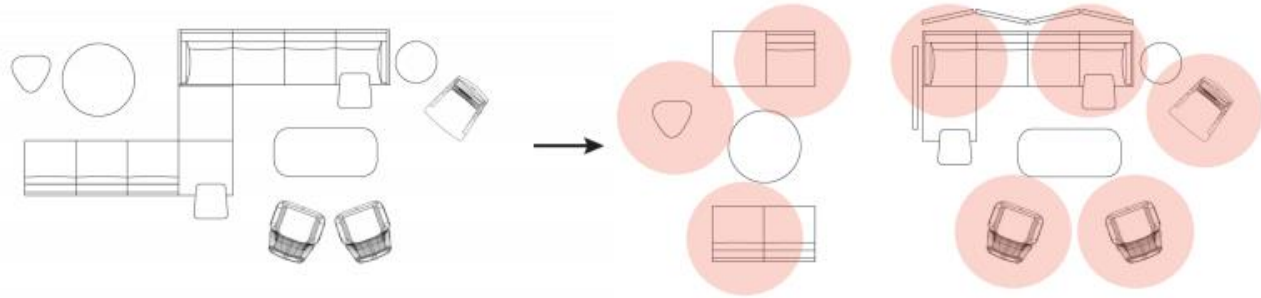

WORK LOBBY

Products Used: MOD Standard
Link Laptop
Harmoni Coffee
Scoop Lounge
Conexus Lounge
Kinzie Screen
Double Take Occasional
Triscape Pouf

Alternate Options: Max Modular
Cityscape
Meki Occasional
Ami Occasional

[Beyond The Curve](#)

Click the link for HBF's ideas on applications for the new workplace!