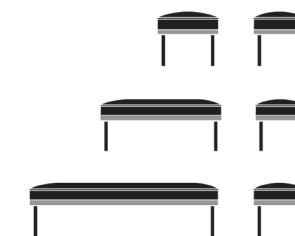

Polished Chrome

Satin Chrome

Antique Bronze

Antique Brass

HHS018-011
MOD 20" Bench
H 17.63" W 20" D 20"

HHS018-012
MOD 40" Bench
H 17.63" W 40" D 20"

HHS018-013
MOD 60" Bench
H 17.38" W 60" D 20"

MOD LOUNGE