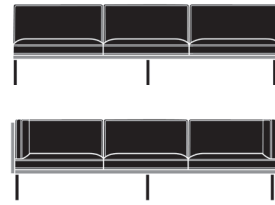

HENRIK SCHULZ

MOD Lounge

HBF

STANDARD SEATING

HLS018-023
MOD Armless Sofa
H 29.50" W 106.50" D 37.50"

HLS018-022
MOD Armless Settee
H 29.50" W 71" D 37.50"

HLS018-012
MOD Settee
H 30.63" W 74.25" D 37.50"

HLS018-021
MOD Armless Lounge Chair
H 29.50" W 35.50" D 37.50"

HLS018-011
MOD Lounge Chair
H 30.63" W 38.75" D 37.50"

HHS018-021
MOD Ottoman
H 17.63" W 35.50" D 35.50"

MODULAR SEATING + BENCHING

HLS018-019
MOD Corner Unit
H 30.63" W 37.13" D 37.50"

HLS018-031
MOD Modular Chair with
Left Facing Arm
H 30.63" W 37.13" D 37.50"

HLS018-041
MOD Modular Chair with
Right Facing Arm
H 30.63" W 37.13" D 37.50"

HLS018-051
MOD Modular Armless Chair
H 29.50" W 35.50" D 37.50"

LEG FINISHES

Black Powder Coat

White Powder Coat

Light Grey Powder Coat