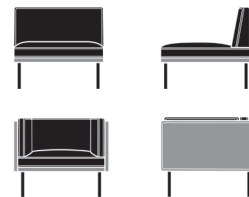

HENRIK SCHULZ

MOD Lounge

HBF

STANDARD SEATING

HLS018-023
MOD Armless Sofa
H 29.50" W 106.50" D 37.50"

HLS018-022
MOD Armless Settee
H 29.50" W 71" D 37.50"

HLS018-012
MOD Settee
H 30.63" W 74.25" D 37.50"

HLS018-021
MOD Armless Lounge Chair
H 29.50" W 35.50" D 37.50"

HLS018-011
MOD Lounge Chair
H 30.63" W 38.75" D 37.50"

HHS018-021
MOD Ottoman
H 17.63" W 35.50" D 35.50"

MODULAR SEATING + BENCHING

HLS018-019
MOD Corner Unit
H 30.63" W 37.13" D 37.50"

HLS018-031
MOD Modular Chair with
Left Facing Arm
H 30.63" W 37.13" D 37.50"

HLS018-041
MOD Modular Chair with
Right Facing Arm
H 30.63" W 37.13" D 37.50"

HLS018-051
MOD Modular Armless Chair
H 29.50" W 35.50" D 37.50"

LEG FINISHES

Black Powder Coat

White Powder Coat

Light Grey Powder Coat