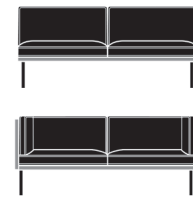

HENRIK SCHULZ

MOD Lounge

HBF

STANDARD SEATING

HLS018-023
MOD Armless Sofa
H 29.50" W 106.50" D 37.50"

HLS018-022
MOD Armless Settee
H 29.50" W 71" D 37.50"

HLS018-012
MOD Settee
H 30.63" W 74.25" D 37.50"

HLS018-021
MOD Armless Lounge Chair
H 29.50" W 35.50" D 37.50"

HLS018-011
MOD Lounge Chair
H 30.63" W 38.75" D 37.50"

HHS018-021
MOD Ottoman
H 17.63" W 35.50" D 35.50"

MODULAR SEATING + BENCHING

HLS018-019
MOD Corner Unit
H 30.63" W 37.13" D 37.50"

HLS018-031
MOD Modular Chair with
Left Facing Arm
H 30.63" W 37.13" D 37.50"

HLS018-041
MOD Modular Chair with
Right Facing Arm
H 30.63" W 37.13" D 37.50"

HLS018-051
MOD Modular Armless Chair
H 29.50" W 35.50" D 37.50"

LEG FINISHES

Black Powder Coat

White Powder Coat

Light Grey Powder Coat