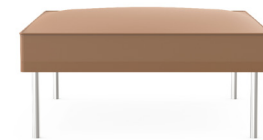

HENRIK SCHULZ

MOD Lounge

HBF

STANDARD SEATING

HLS018-023
MOD Armless Sofa
H 29.50" W 106.50" D 37.50"

HLS018-022
MOD Armless Settee
H 29.50" W 71" D 37.50"

HLS018-012
MOD Settee
H 30.63" W 74.25" D 37.50"

HLS018-021
MOD Armless Lounge Chair
H 29.50" W 35.50" D 37.50"

HLS018-011
MOD Lounge Chair
H 30.63" W 38.75" D 37.50"

HHS018-021
MOD Ottoman
H 17.63" W 35.50" D 35.50"

MODULAR SEATING + BENCHING

HLS018-019
MOD Corner Unit
H 30.63" W 37.13" D 37.50"

HLS018-031
MOD Modular Chair with
Left Facing Arm
H 30.63" W 37.13" D 37.50"

HLS018-041
MOD Modular Chair with
Right Facing Arm
H 30.63" W 37.13" D 37.50"

HLS018-051
MOD Modular Armless Chair
H 29.50" W 35.50" D 37.50"

LEG FINISHES

Black Powder Coat

White Powder Coat

Light Grey Powder Coat

Polished Chrome

Satin Chrome

Antique Bronze

Antique Brass

HHS018-011
MOD 20" Bench
H 17.63" W 20" D 20"

HHS018-012
MOD 40" Bench
H 17.63" W 40" D 20"

HHS018-013
MOD 60" Bench
H 17.38" W 60" D 20"

MOD LOUNGE