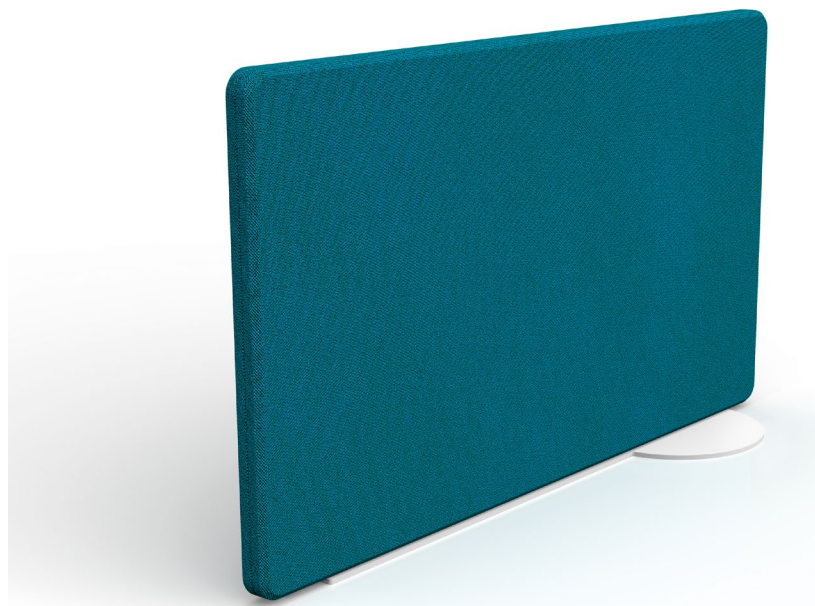

MADISON

Desk Accessories

Specifications & Finishes

Model	H x W x D	Shipping Weight	Product Description	Color / Finishes
MA-42-66	16 7/32" x 26" x 6 3/4"	15 lbs.	Desktop screen with acoustic fabric and one circular base on the side.	Base in White or Black; Acoustic Fabric available in Pebble, Grey Steel, Clementine, Golden Yellow, Lime, Chestnut Brown, Peony, Coral, Pearl, Brick, Abyss, Sea Ice, Lagoon, Ultramarine, Granite or Fern Green
MA-42-80	16 7/32" x 31 3/8" x 6 3/4"	16 lbs.	Desktop screen with acoustic fabric and one circular base on the side.	
MA-42-100	16 7/32" x 39 3/8" x 6 3/4"	18 lbs.	Desktop screen with acoustic fabric and one circular base on the side.	
MA-42-120	16 7/32" x 47 1/4" x 6 3/4"	25 lbs.	Desktop screen with acoustic fabric and two circular bases on either side.	
MA-42-140	16 7/32" x 55 1/8" x 6 3/4"	27 lbs.	Desktop screen with acoustic fabric and two circular bases on either side.	
MA-42-160	16 7/32" x 63" x 6 3/4"	29 lbs.	Desktop screen with acoustic fabric and two circular bases on either side.	