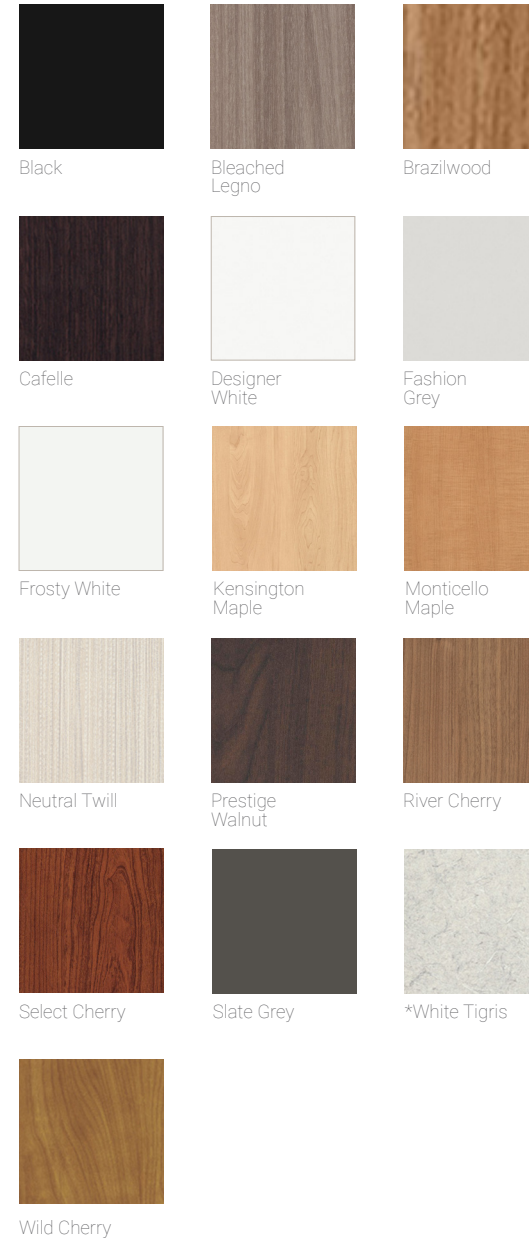

# Designer Finishes

Bright White Back-Painted Glass  
(standard or acid-etched matte) on painted  
knife-edge MDF. Other colors available.

Luminesse LED Lighting  
Available Laminate or Solid Surface

Quartz  
Go to <http://cambriausa.com/en/designs/design-palette/> for color/pattern options.

Solid Surface  
(2-1/8" flat also available)

KrystalCast® Ply\*

KrystalCast® Knife\*  
\*Available in any Benjamin  
Moore paint color

Statement Ply  
(2-1/8" on tables, 1" on Credenzas)

Statement Ply Knife

# Finishes

## Laminates

Black

Bleached Legno

Brazilwood

Cafelle

Designer White

Fashion Grey

Frosty White