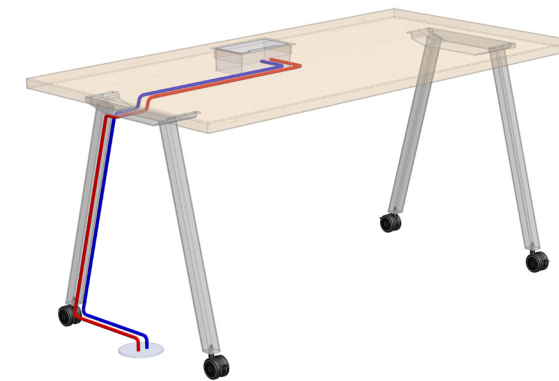

## Sawhorse. Light scale yet sturdy.

Training table (square) legs

Training table (square) legs  
with casters

Conference table base  
standing height (rectangle legs)

### Sawhorse Training Table Legs

Cable grippers or cable managers (PDGR or PDJTR) can be specified to route power and cables horizontally beneath the table top.

Vertically, power and cables can be routed through a channel (PDUUCM) down the side of the C-Leg.

### Sawhorse Conference Bases

Cable grippers or cable managers (PDGR or PDJTR) can be specified to route power and cables horizontally beneath the table top.

With optional routing holes, power and cables route vertically through the leg via holes at the top and bottom.