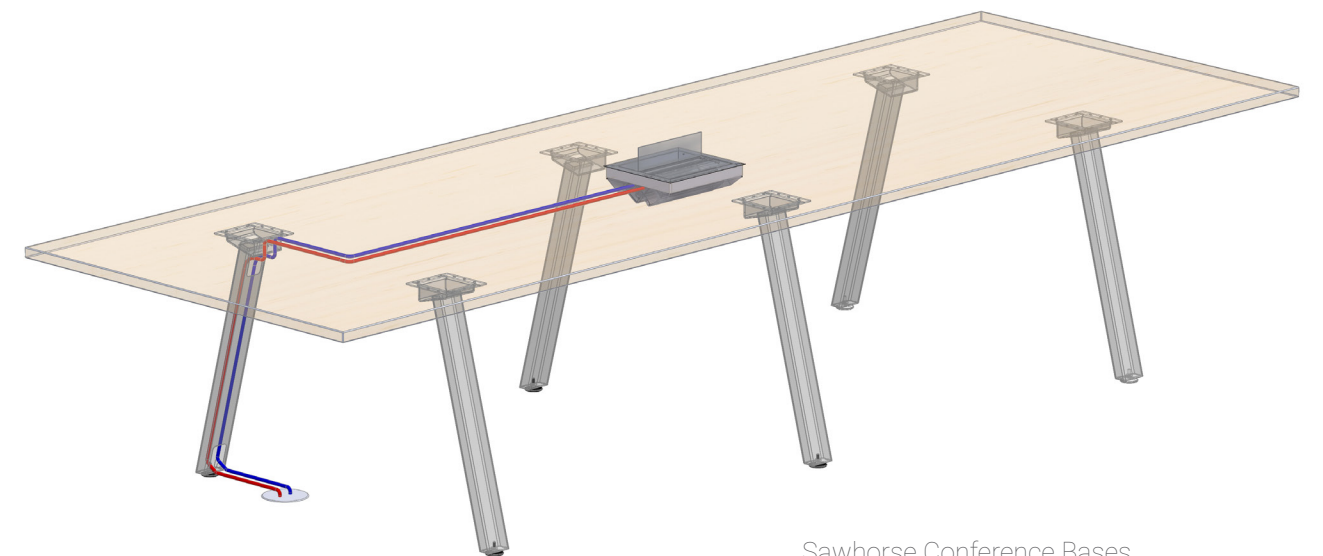

## Sawhorse. Light scale yet sturdy.

Training table (square) legs

Training table (square) legs  
with casters

Conference table base  
standing height (rectangle legs)

## Technology. Within reach.

Enwork furniture is developed to support today's evolving wired and wireless office environments. Power and cable routing, both horizontal and vertical, is designed into each product line to allow for a clean, uncluttered aesthetic.

### Sawhorse Training Table Legs

Cable grippers or cable managers (PDGR or PDJTR) can be specified to route power and cables horizontally beneath the table top.

Vertically, power and cables can be routed through a channel (PDUUCM) down the side of the C-Leg.

### Sawhorse Conference Bases

Cable grippers or cable managers (PDGR or PDJTR) can be specified to route power and cables horizontally beneath the table top.

With optional routing holes, power and cables route vertically through the leg via holes at the top and bottom.