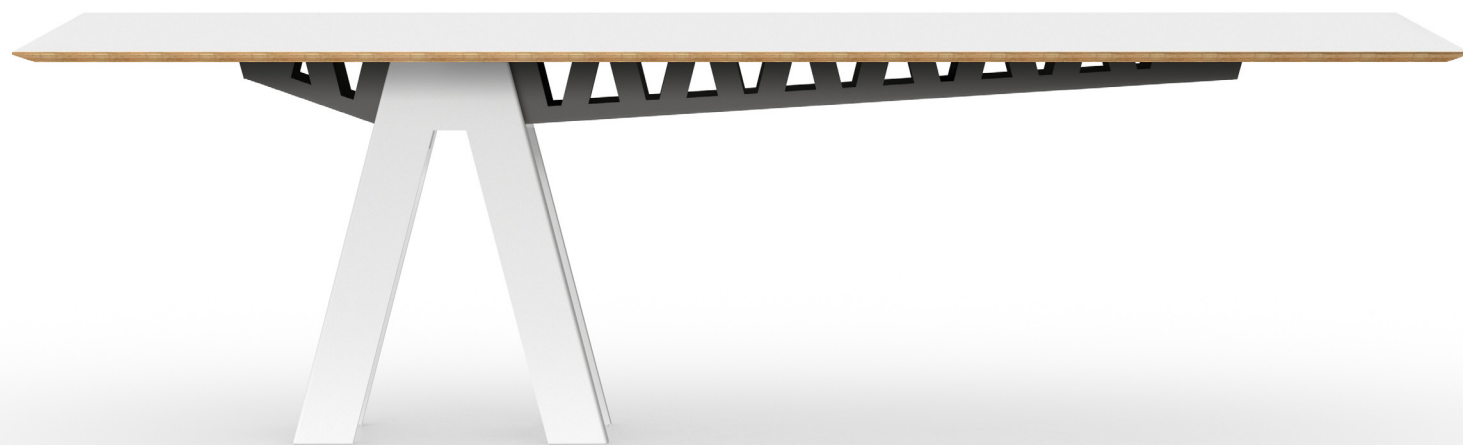

# Equilibrium

Conference Tables

Seated height base with centered cantilevers and 20" laminate knife edge top.

Seated height triangle base with end covers, centered cantilevers, and 20' laminate knife edge top.

Triangle base with inner covers

**Equilibrium. Unlimited knee space.  
Floating tops. Mesmerizing.**

Two-tone standing height base with offset, truss aesthetic cantilevers and Statement ply knife edge top

Seated height base with centered cantilevers and 20' solid surface knife edge top with power/data