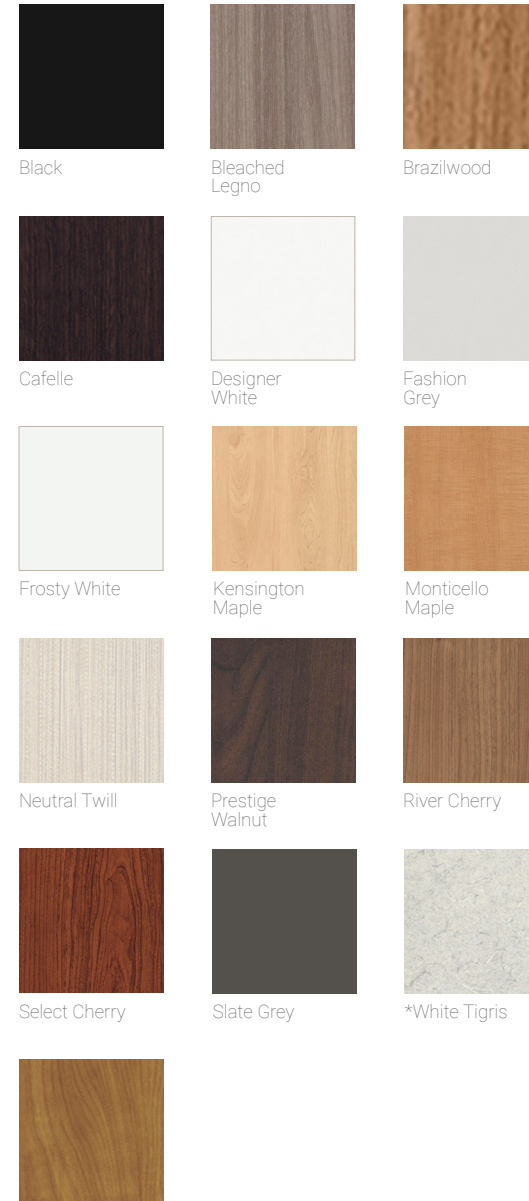

# Designer Finishes

Bright White Back-Painted Glass  
(standard or acid-etched matte) on painted  
knife-edge MDF. Other colors available.

Luminesse LED Lighting  
Available Laminate or Solid Surface

Quartz  
Go to <http://cambriausa.com/en/designs/design-palette/> for color/pattern options.

Solid Surface  
(2-1/8" flat also available)

KrystalCast® Ply\*

KrystalCast® Knife\*  
\*Available in any Benjamin  
Moore paint color

Statement Ply  
(2-1/8" on tables, 1" on Credenzas)

Statement Ply Knife

# Finishes

## Laminates

Black

Bleached Legno

Brazilwood

Cafelle

Designer White

Fashion Grey

Frosty White