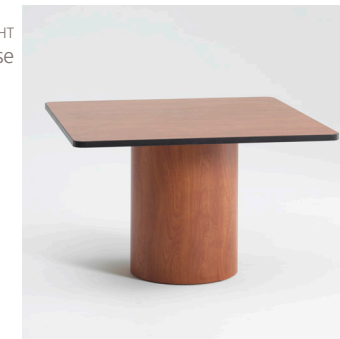

# Foundation Tables

Wood knife edge top on panel base kit with trough, aluminum trim, and access doors.

RIGHT  
Full access with  
power/data  
FAR RIGHT  
8.5"H x 10.5"D  
trough

Foundation. A sophisticated look  
that manages all of your needs.

Good - Integrated Power/Data

Boat top on individual  
bases with aluminum trim.

Better - Integrated  
Power/Data with  
Cable Trough

Best - Integrated Power/Data  
with Full Top-Access  
to Cable Trough

RIGHT  
Drum base