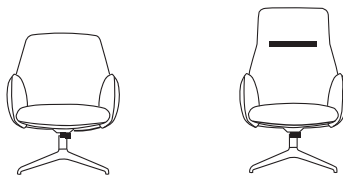

Designed by Claudio Bellini

Lounge your way

Envoi is an existential experience of organic seating. The petal-like pieces encircle you with soft, rounded corners – providing extraordinary comfort and design that simply flows freely with any space or place.

Midback or highback, sit back with unmatched style and comfort.

Specifications

MODEL:		Midback	Highback
Height		34 3/4	41.5
Width		27	27
Depth		26	26*
Seat Depth		18	18*
Seat Height		16.5	16.5
Back Height		21.25	28
Weight		42 lb	54 lb
COM	Single Upholstery	3.50	3.75
	Back+Arms	3.26	3.44
	Seat	1.25	1.25
COL	Single Upholstery	60	63
	Back+Arms	55	58
	Seat	21	21
Weight Capacity Warranty		300 lb	300 lb

Dimensions are in inches.

Flexing back responds to natural movement

Petal-like pieces surround you with comfort

4-star base with optional auto-return

IDEON®

FRONT COVER TEXTILE: SitOnIt Seating Monterey Flurry