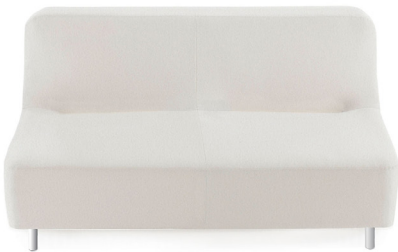

YVES BEHAR

C Collection Lounge

HBF

C COLLECTION LOUNGE

HLB308-011
C Collection Lounge Chair
with Wood Legs
H 29.50" W 32" D 39.50"

HLB308-021
C Collection Lounge Chair
with Metal Legs
H 29.50" W 32" D 39.50"

HLB308-032
C Collection Loveseat
with Wood Legs
H 29.50" W 64" D 39.50"

HLB308-042
C Collection Loveseat
with Metal Legs
H 29.50" W 64" D 39.50"

HLB308-033
C Collection Sofa
with Wood Legs
H 29.50" W 93.50" D 39.50"

HLB308-043
C Collection Sofa
with Metal Legs
H 29.50" W 93.50" D 39.50"

••• More Finishes Available

www.HBF.com

HBF