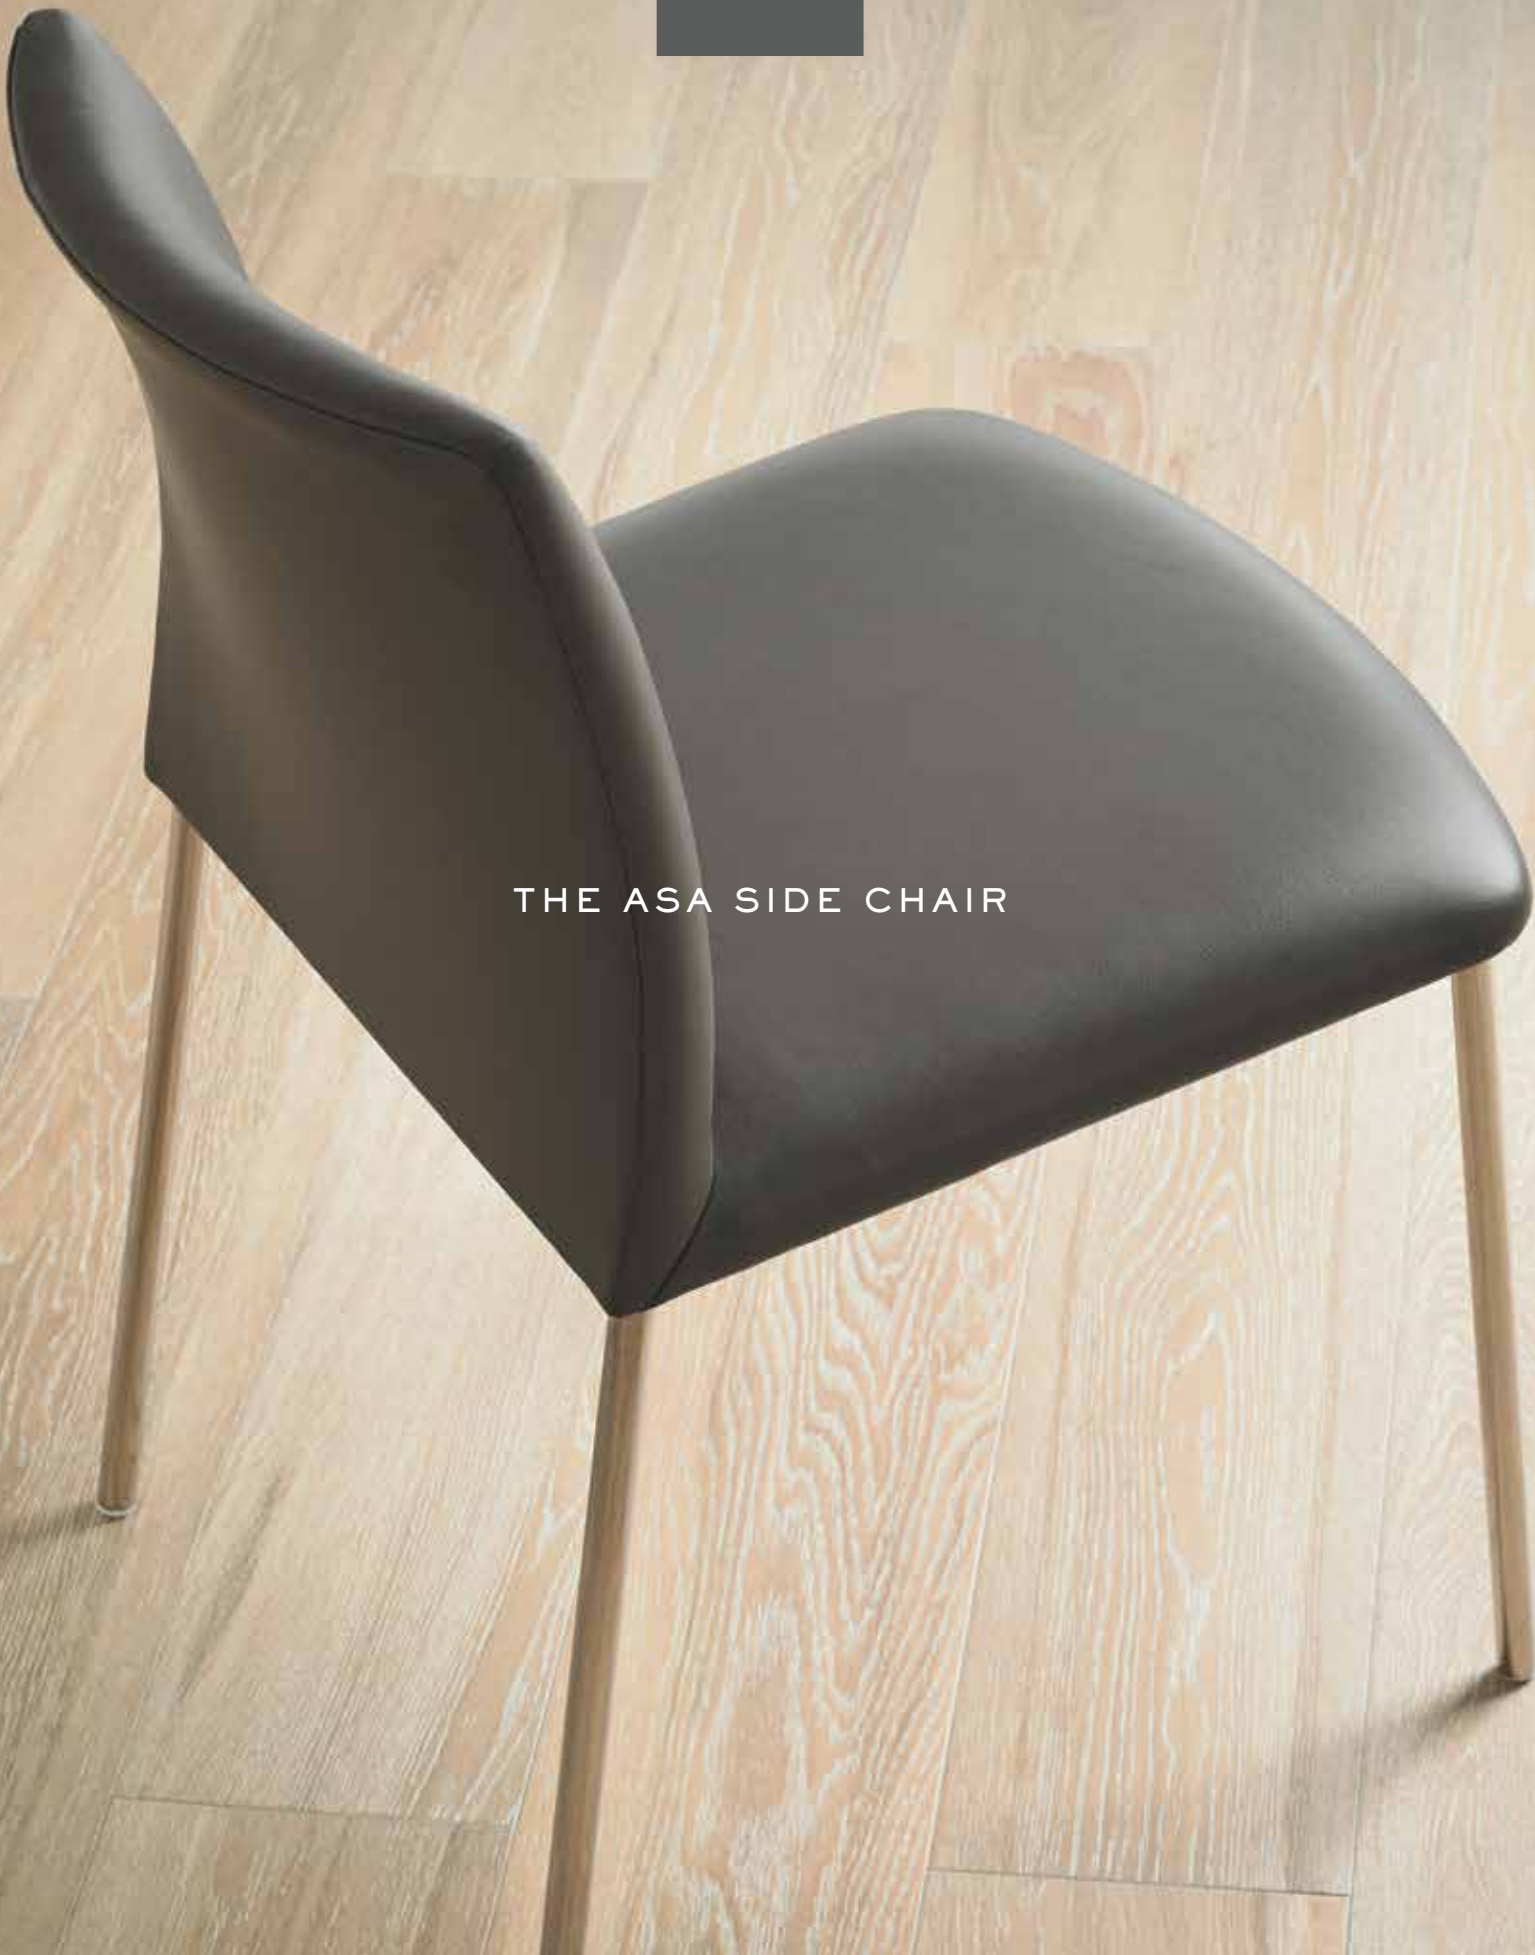

HBF

THE ASA SIDE CHAIR

THE ASA SIDE CHAIR

HBF introduces the Asa Side Chair, designed by Todd Bracher to provide robust comfort in the purest of forms. This essential chair conforms to the contours of the body and provides gentle support, while restrained lines achieve a quiet harmony with interior architecture and furniture. A minimal use of materials aligns with sustainable goals.