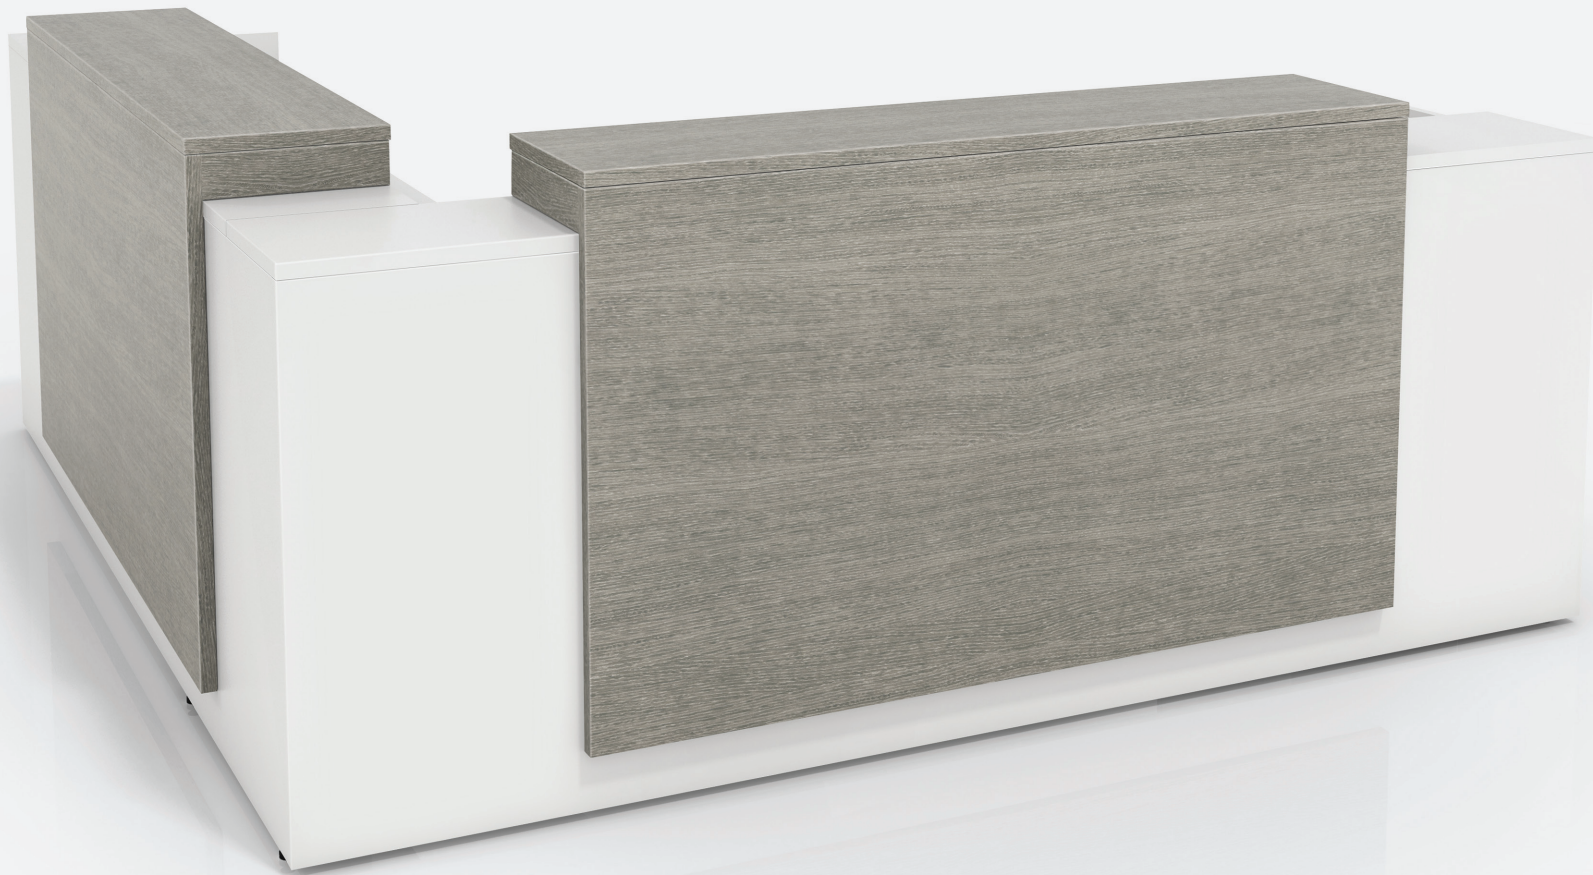

418306

Three H reception boasts an array of surface materials, finishes, fabrics & glass; and also the ability to customize configurations to suit any space.

400963

362743

418307

Designed with inset aluminum reveals, multi-level transaction height for additional levels of access and optional Three H interior cabinets. Choose from a variety of sizes, configurations and options to complement office design and to meet particular demands of the environment.