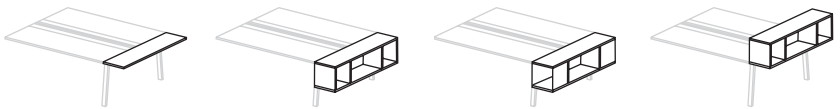

End Counters & Storage Bins

End Counters	Storage Bins
15" x 1" x 51"	15" x 15" x 51"
15" x 1" x 63"	15" x 15" x 63"

Center Dividers & Mobile Privacy Screens

Center Dividers	Mobile Privacy Screens
60", 72", 84" Lengths	18", 24" Lengths
7", 14" Heights	7", 14" Heights
Laminate, Glass & Fabric	Laminate, Glass & Fabric

Above Surface Storage

48", 51", 60", 63", 72", 84" Lengths
18" Depths
7", 14" Heights

Mobile

Fixed

Shared

Standard Back

Center Divide

Split Open/Divide

Parkway Mobile Ped & Monitor Arm

Sliding upholstered seat cushion

Create & Premiere Storage

For full storage line, please visit:
three-h.com/create
or three-h.com/premiere

Cover: 344157

Designed by Jean Bourassa ADIQ, and Three H
Developed and Manufactured in North America

Printed in Canada / PW17-09
©2017 Three H Furniture Systems Limited. All rights reserved

Images shown are representative of finishes
and are not to be used as actual samples.