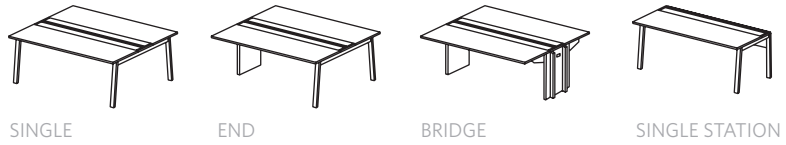

### Single Bench + Extension Units

48", 54", 60", 72", 78", 84" Lengths  
 51", 63" Parkway Depths / 49", 61" Parkway LITE Depths  
 (Single Station - 48", 60", 72", 84" L & 28", 34" D)

Single Bench - Two sides with aluminum ends  
 End - One side with aluminum end  
 Bridge - No aluminum ends  
 With or without power