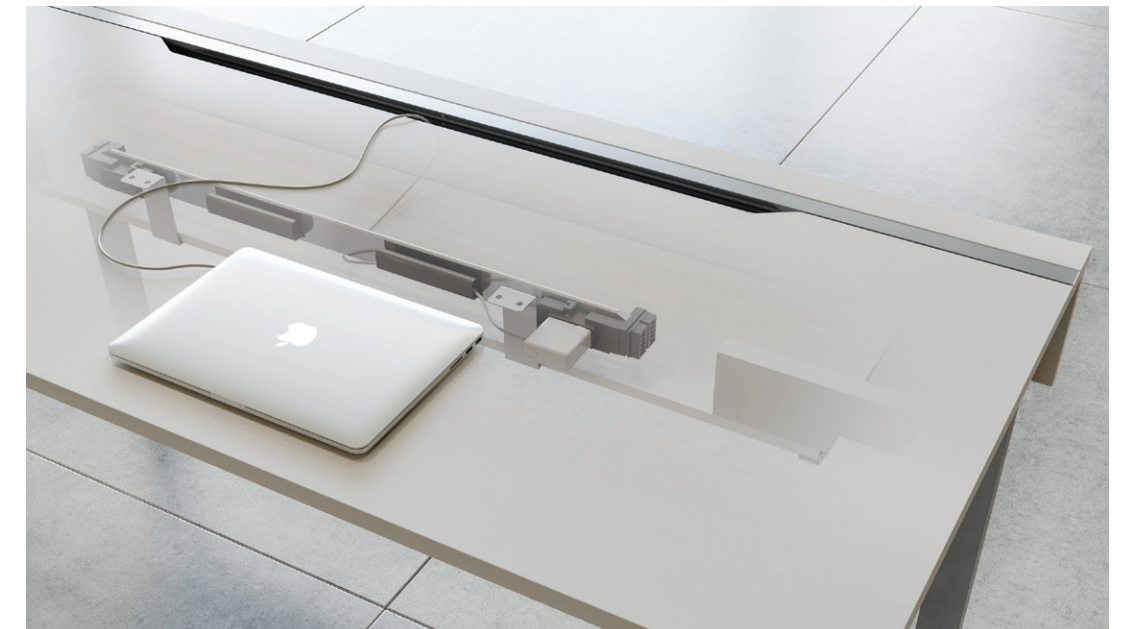

Below:
Parkway Lite power/data surface opening to under-surface power/data access and troughs.

Shared 8 wire 4-2-2 power system with 2 duplex per station. Data bracket and outlets also available.